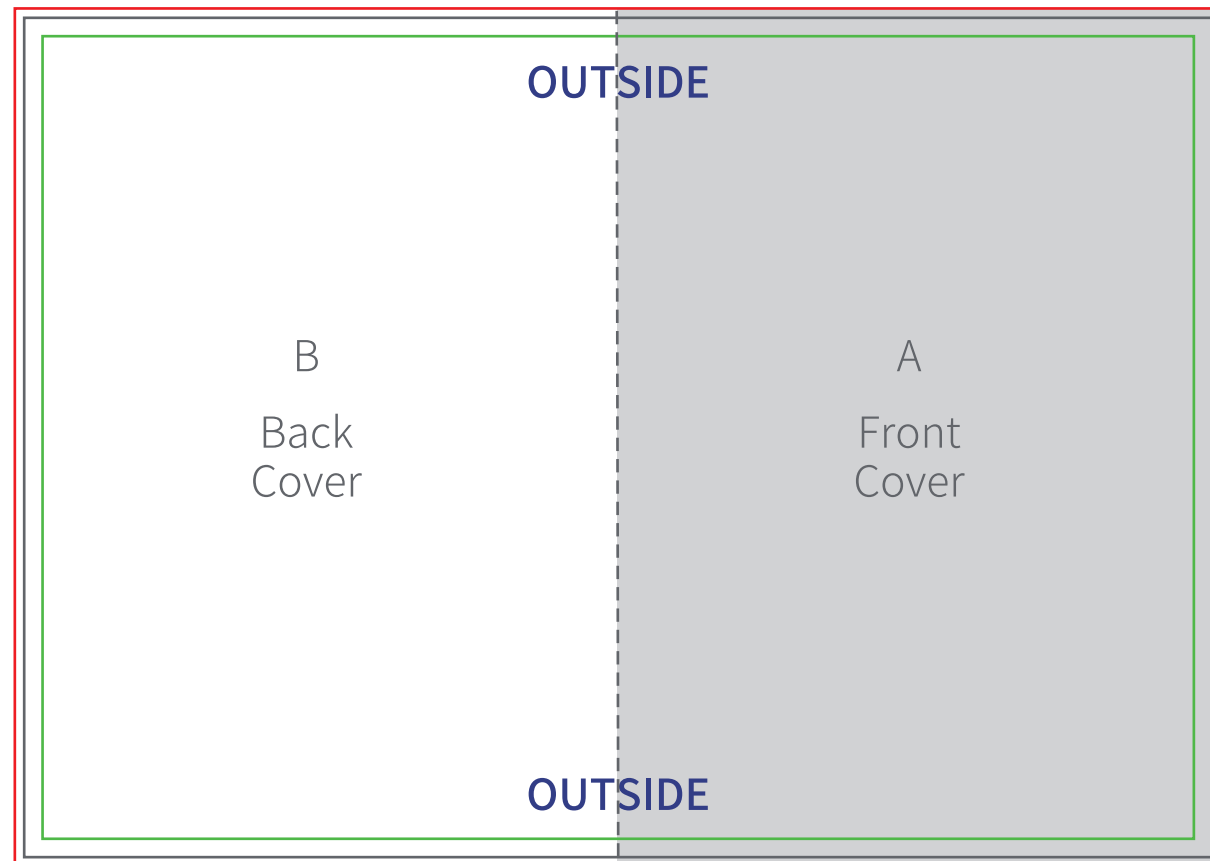

4pp A4 Folded Brochure

- Trim size 297mm W x 420mm H
- Bleed 301mm W x 424mm H
- Safe Print Area 291mm W x 414mm H

4pp A5 Folded Brochure

4pp A5 Folded Brochure

Folded A4 to A5, Folded Size: 148.5 x 210 mm