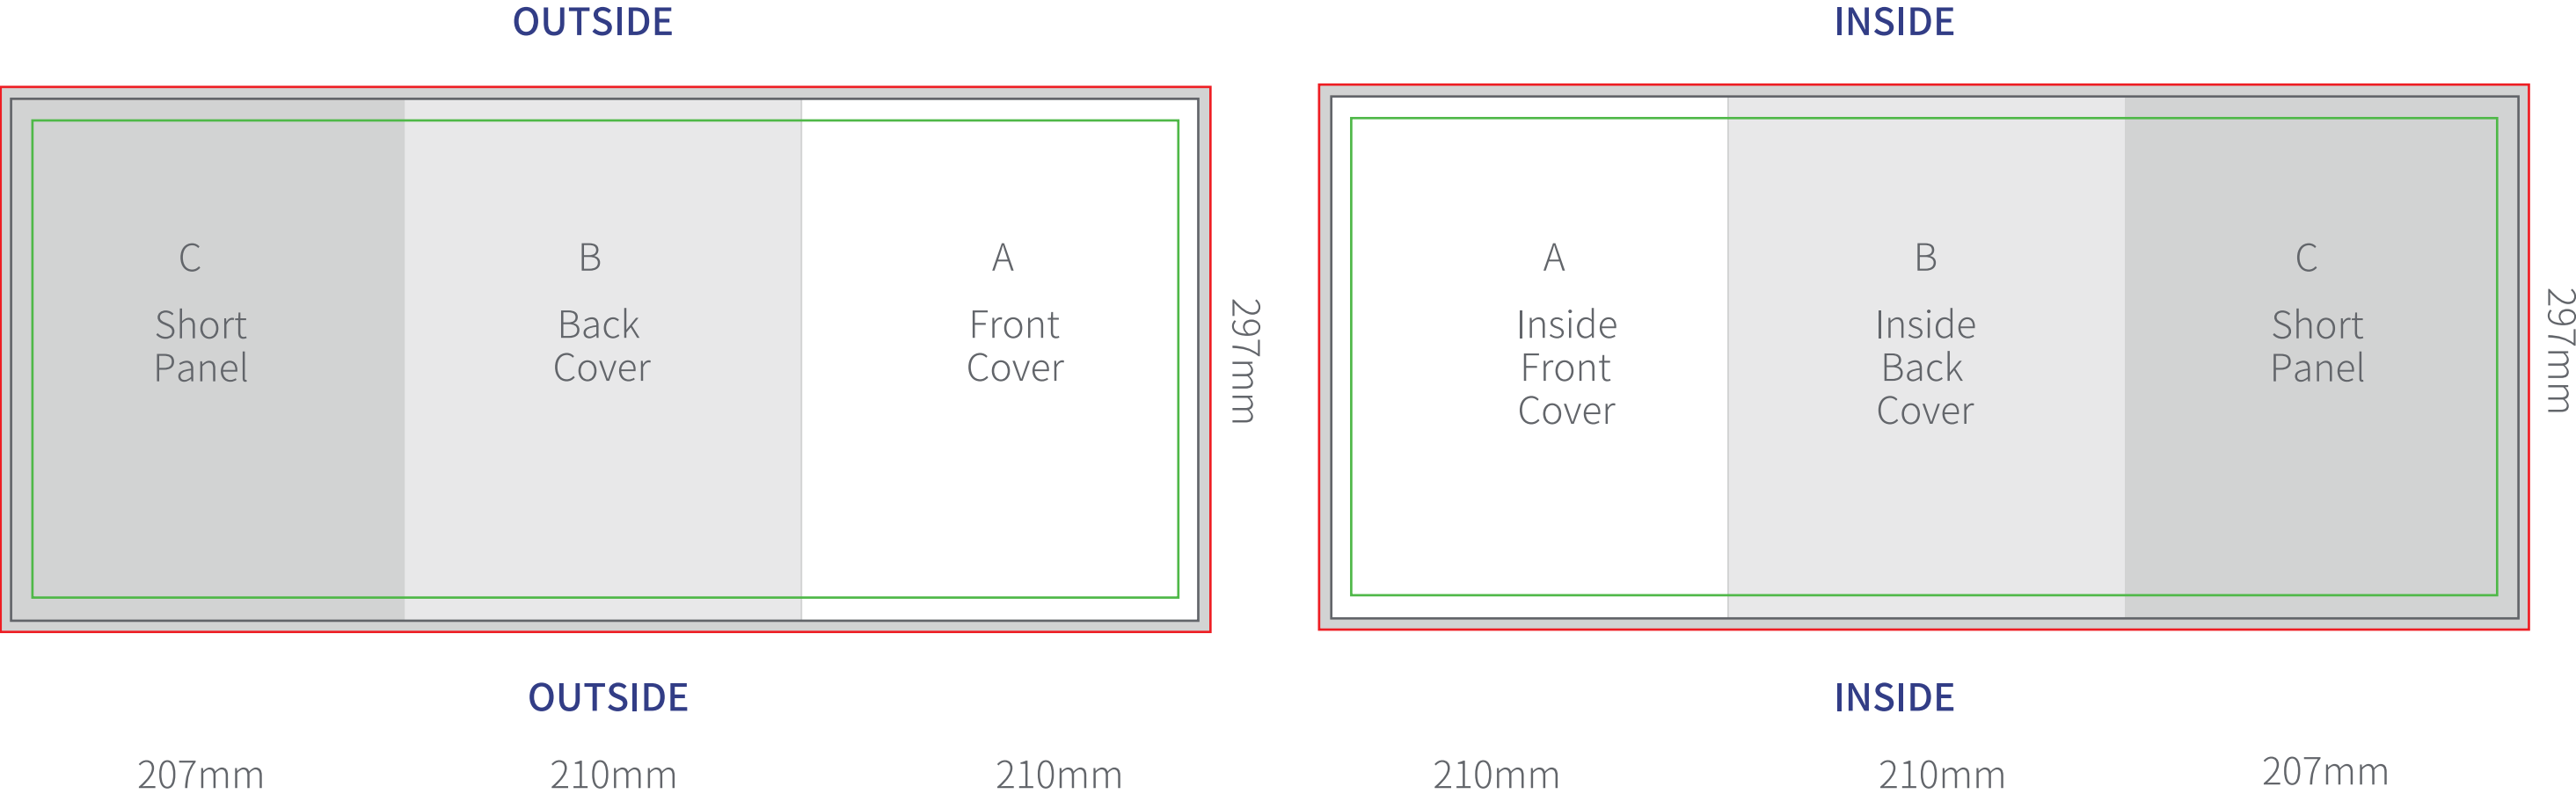

6pp A4 Zig Zag Brochure

Zig Zag (210x210x210mm)

Folded Size: 210 x 297mm

210mm

210mm

210mm

210mm

210mm

210mm

-  Trim size 630mm W x 297mm H
-  Bleed 634mm W x 301mm H
-  Safe Print Area 624mm W x 291mm H

6pp A4 Roll Fold Brochure

Roll Fold (207x210x210mm)

Folded Size: 210 x 297mm

Artwork Specifications

- * All files to be supplied as PDF file
- * All files to be set up as four-colour CMYK not RGB colour mode
- * All fonts must be outlined/converted to paths
- * All images and elements to be embed without trim, crop and registration marks
- * All images within the files must be at least 150dpi or better print resolution
- * Please specify correct proportions if artwork size is not a 100% full size
- * All bleeding requirements according to templates

6pp A4 Roll Fold Brochure

- Trim size 627mm W x 297mm H
- Bleed 631mm W x 301mm H
- Safe Print Area 621mm W x 291mm H

6pp DL Zig Zag Brochure

Zig Zag (99x99x99mm)
Folded Size: 99 x 210 mm

Artwork Specifications