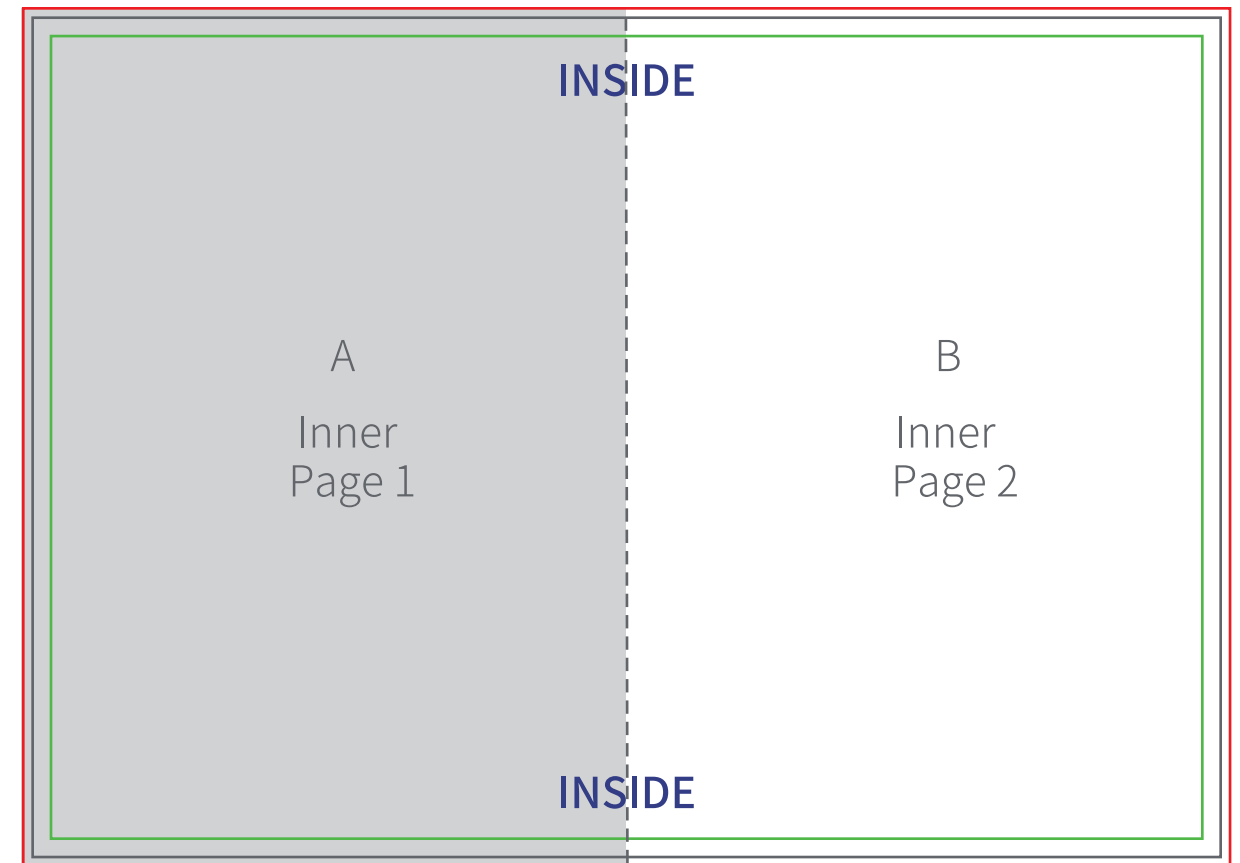

4pp A5 Folded Brochure

-  Trim size 297mm W x 210mm H
-  Bleed 301mm W x 214mm H
-  Safe Print Area 291mm W x 204mm H

4pp DL Folded Brochure

4pp DL Folded Brochure

Folded Size: 99 x 210mm

Artwork Specifications