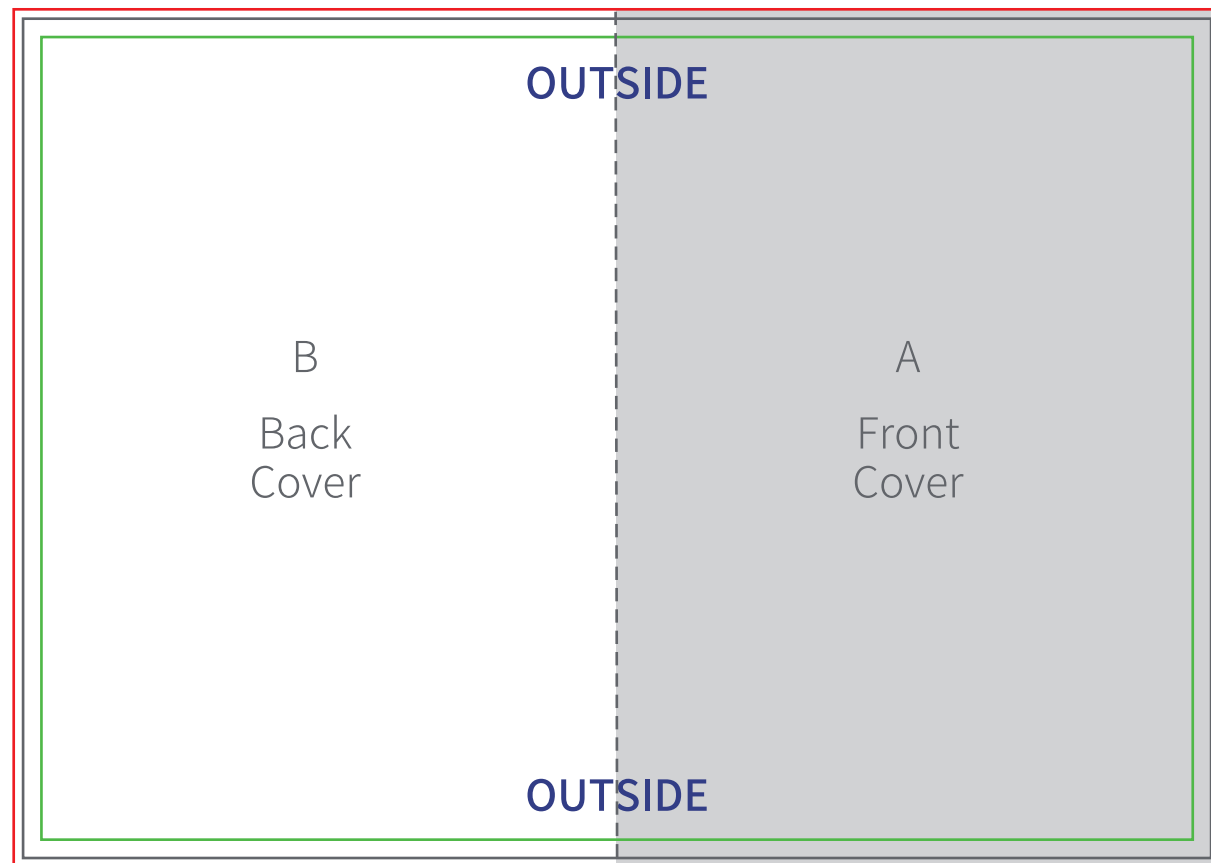

4pp A5 Folded Brochure

-  Trim size 297mm W x 210mm H
-  Bleed 301mm W x 214mm H
-  Safe Print Area 291mm W x 204mm H

4pp DL Folded Brochure

4pp DL Folded Brochure

Folded Size: 99 x 210mm

Artwork Specifications