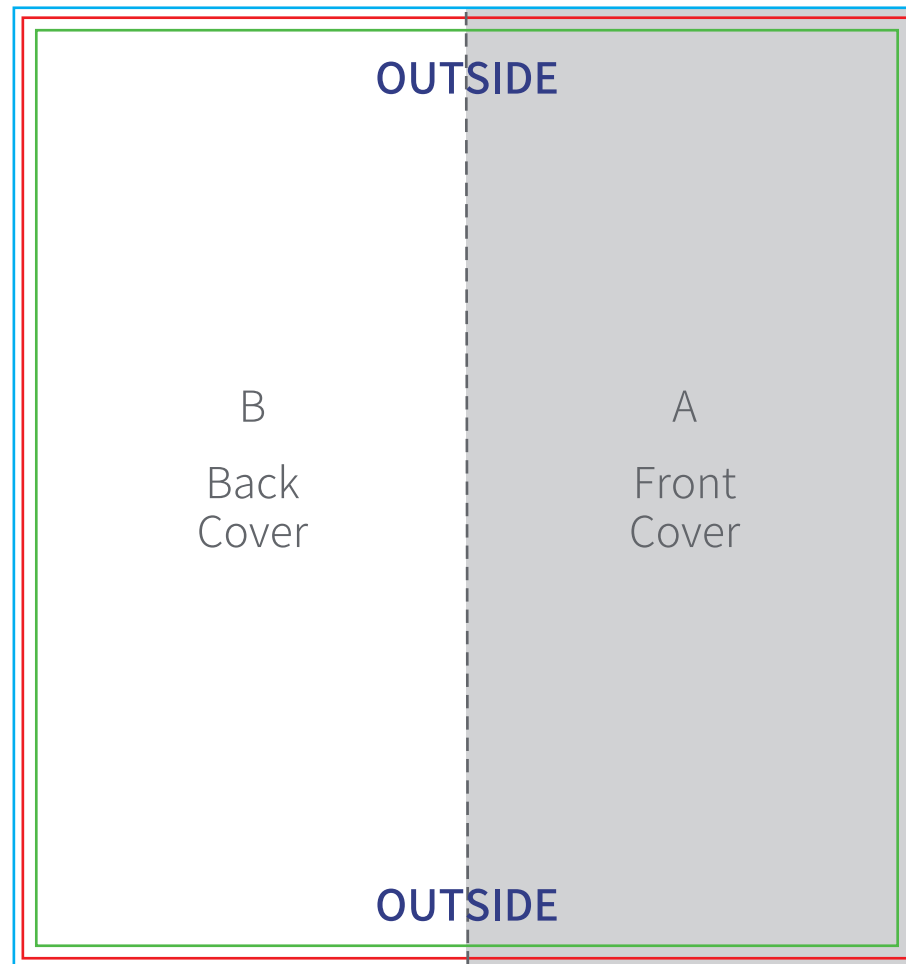

4pp DL Folded Brochure

- Trim size 198mm W x 210mm H
- Bleed 202mm W x 214mm H
- Safe Print Area 192mm W x 204mm H