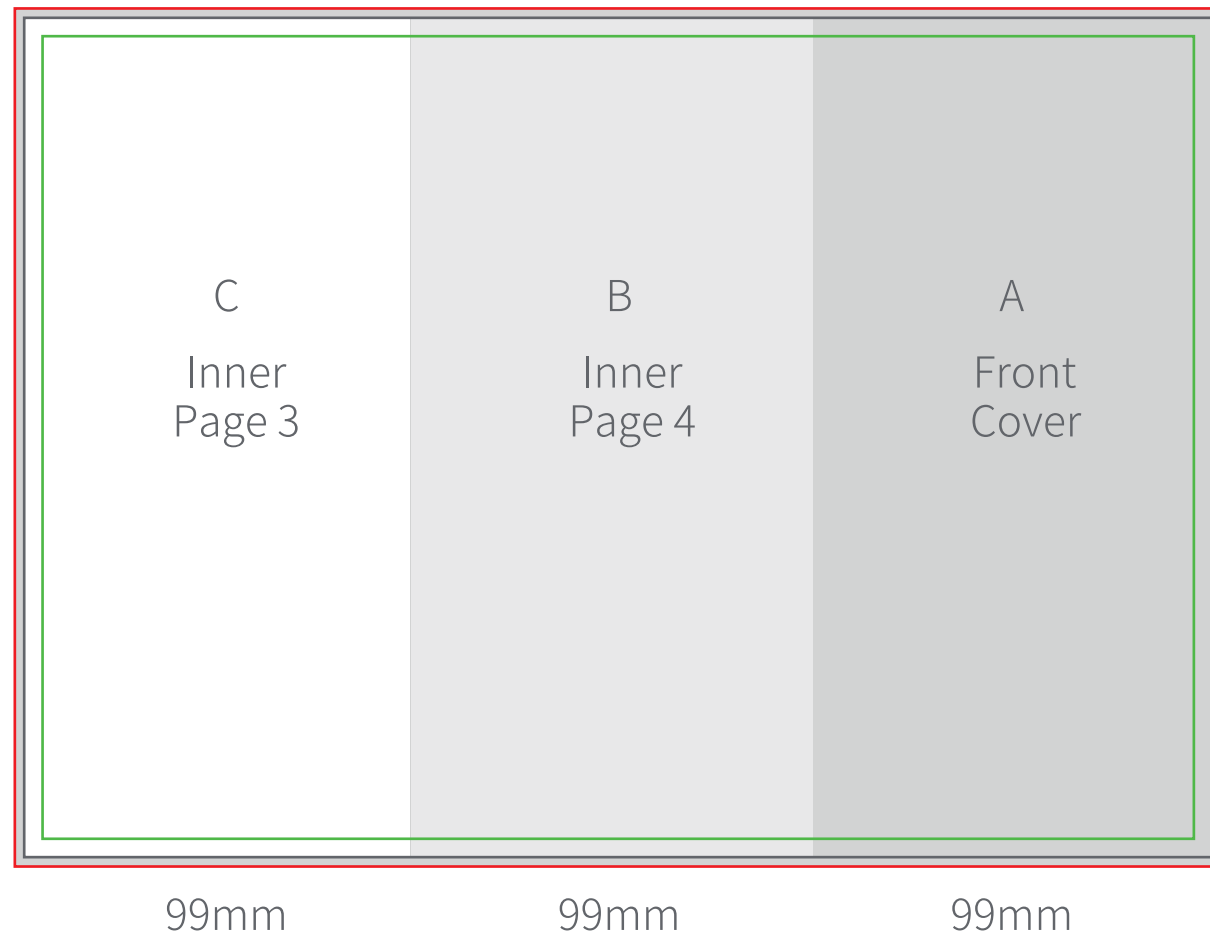

210mm

-  Trim size 630mm W x 297mm H
-  Bleed 634mm W x 301mm H
-  Safe Print Area 624mm W x 291mm H

6pp A4 Roll Fold Brochure

Roll Fold (207x210x210mm)

Folded Size: 210 x 297mm

Artwork Specifications

- * All files to be supplied as PDF file
- * All files to be set up as four-colour CMYK not RGB colour mode
- * All fonts must be outlined/converted to paths
- * All images and elements to be embed without trim, crop and registration marks
- * All images within the files must be at least 150dpi or better print resolution
- * Please specify correct proportions if artwork size is not a 100% full size
- * All bleeding requirements according to templates

6pp A4 Roll Fold Brochure

- Trim size 627mm W x 297mm H
- Bleed 631mm W x 301mm H
- Safe Print Area 621mm W x 291mm H

6pp DL Zig Zag Brochure

Zig Zag (99x99x99mm)
Folded Size: 99 x 210 mm

Artwork Specifications

6pp DL Zig Zag Brochure

-  Trim size 297mm W x 210mm H
-  Bleed 301mm W x 214mm H
-  Safe Print Area 291mm W x 204mm H

6pp DL Roll Fold Brochure

Roll Fold (100x100x97mm)

Folded Size: 100 x 210 mm

Artwork Specifications