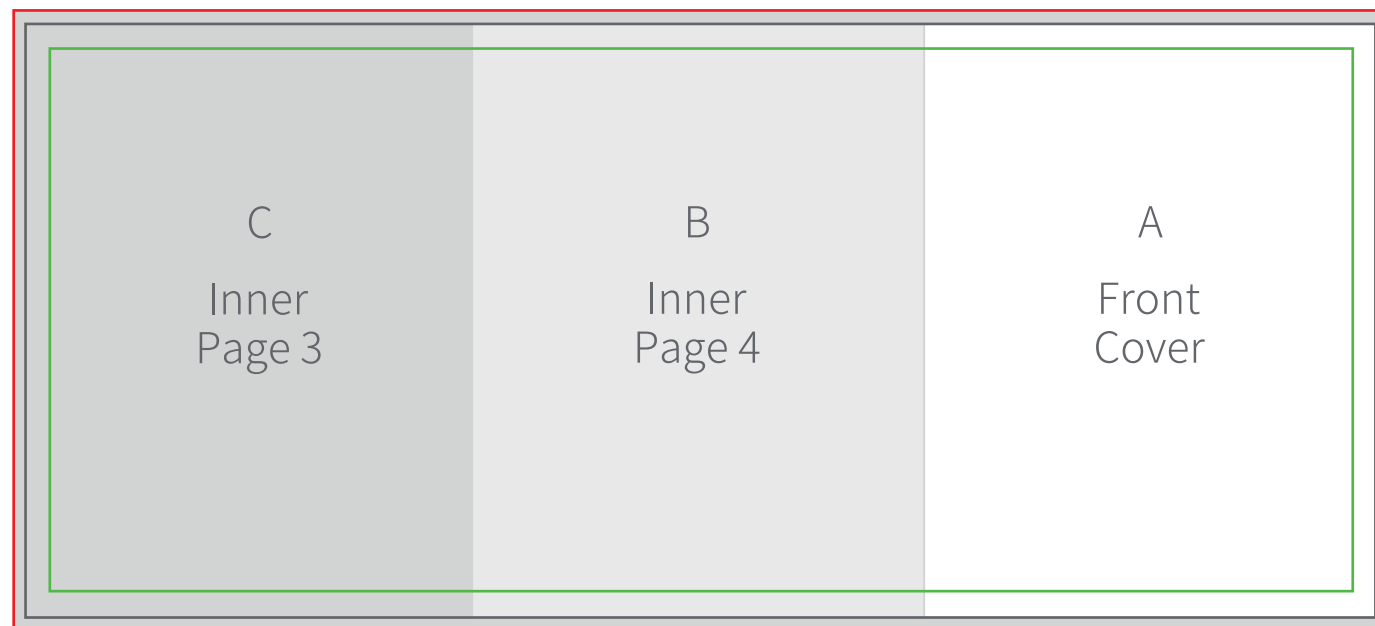

6pp A4 Zig Zag Brochure

Zig Zag (210x210x210mm)

Folded Size: 210 x 297mm

210mm

210mm

210mm