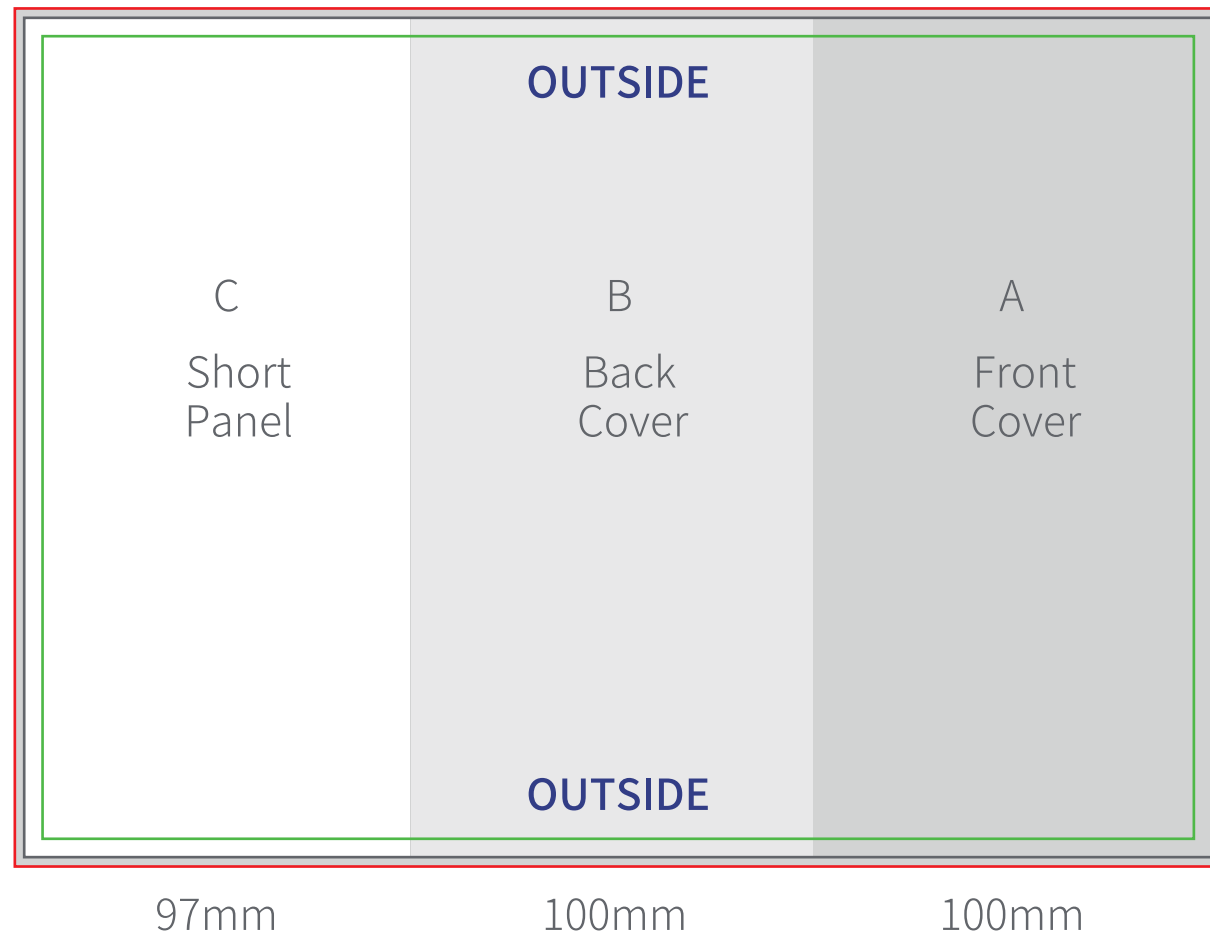

6pp DL Roll Fold Brochure

- Trim size 297mm W x 210mm H
- Bleed 301mm W x 214mm H
- Safe Print Area 291mm W x 204mm H