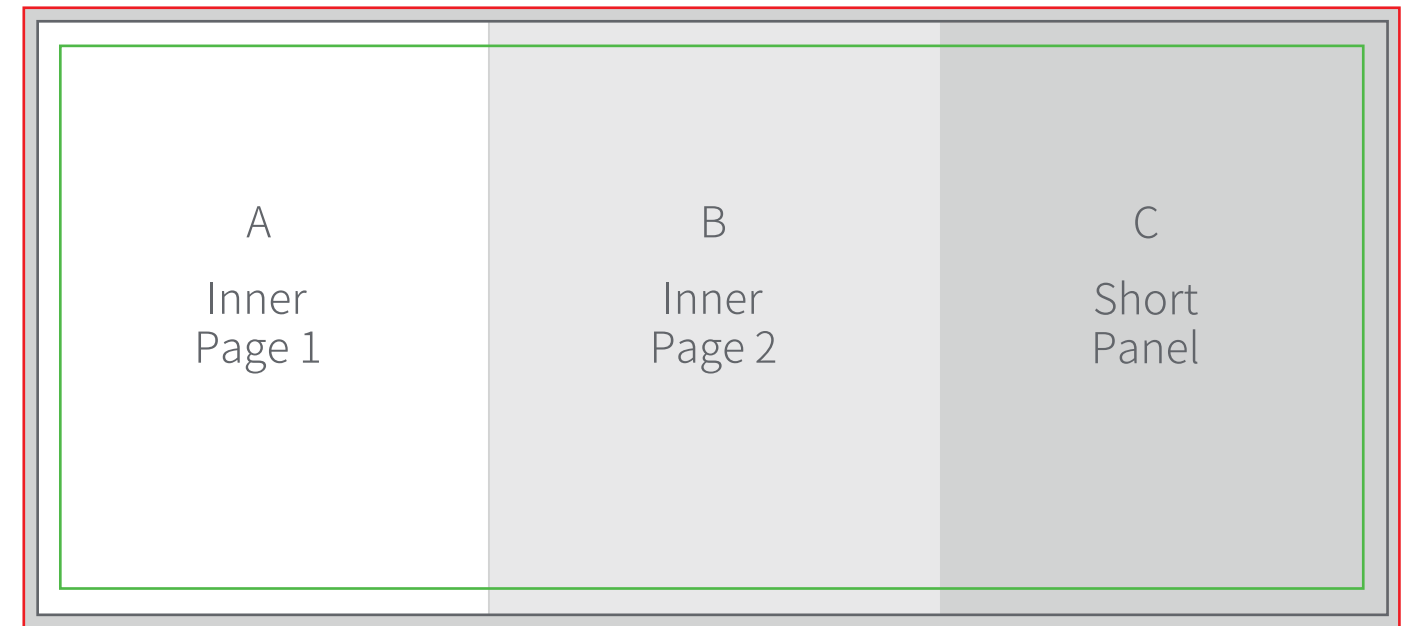

6pp A4 Zig Zag Brochure

Zig Zag (210x210x210mm)

Folded Size: 210 x 297mm

210mm

210mm

210mm

210mm

210mm