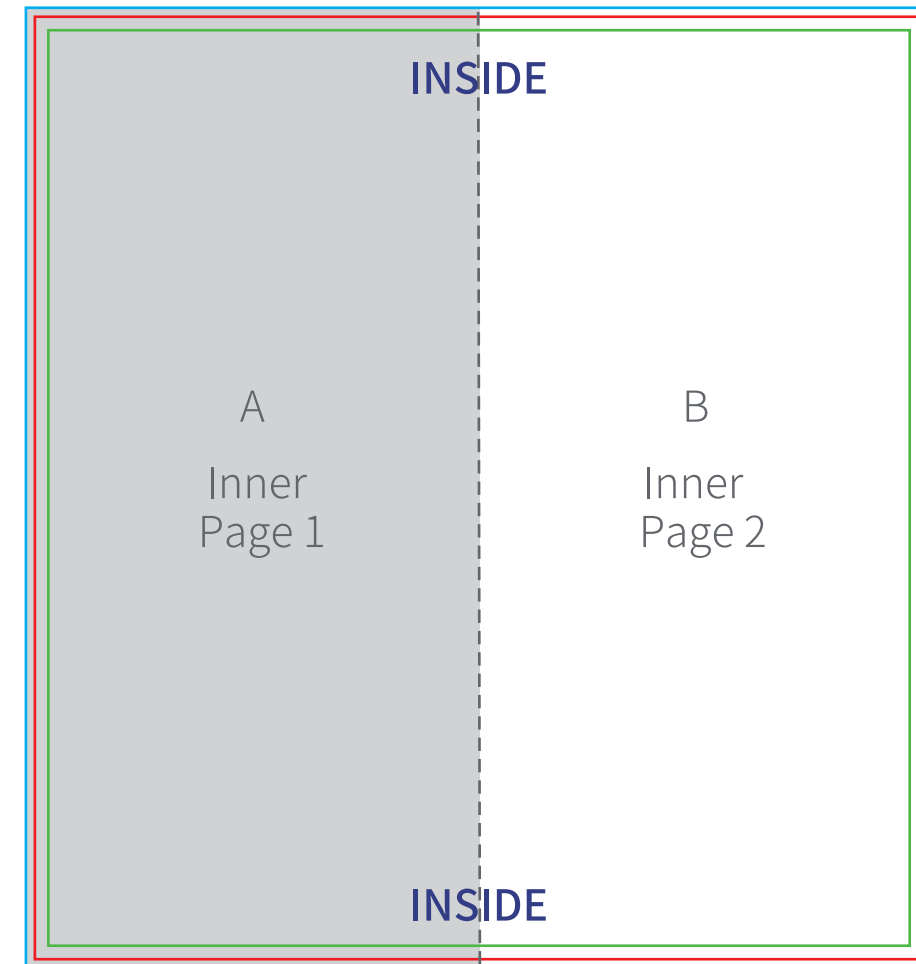

4pp DL Folded Brochure

- Trim size 198mm W x 210mm H
- Bleed 202mm W x 214mm H
- Safe Print Area 192mm W x 204mm H