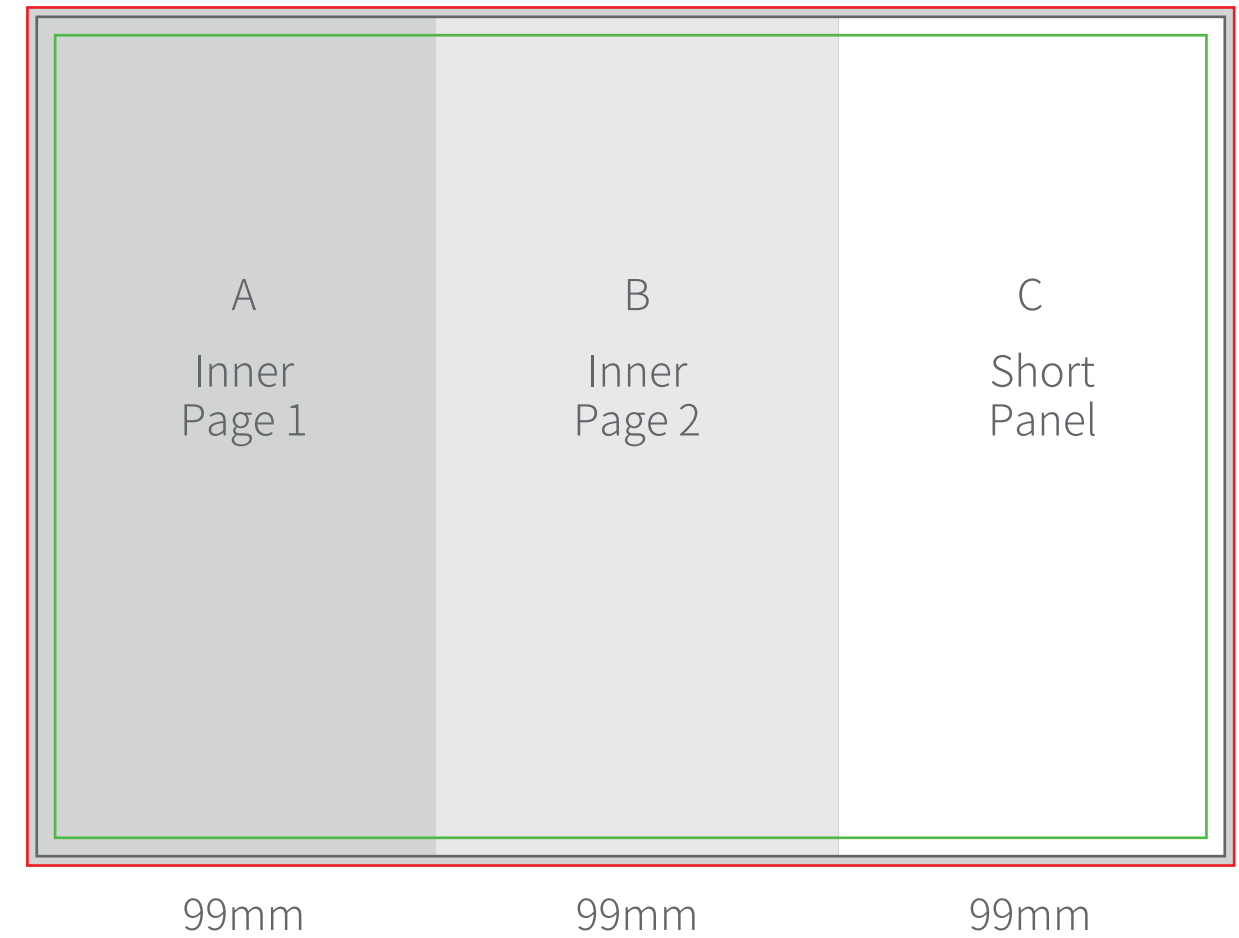

210mm

-  Trim size 630mm W x 297mm H
-  Bleed 634mm W x 301mm H
-  Safe Print Area 624mm W x 291mm H

6pp A4 Roll Fold Brochure

Roll Fold (207x210x210mm)

Folded Size: 210 x 297mm

Artwork Specifications

- * All files to be supplied as PDF file
- * All files to be set up as four-colour CMYK not RGB colour mode
- * All fonts must be outlined/converted to paths
- * All images and elements to be embed without trim, crop and registration marks
- * All images within the files must be at least 150dpi or better print resolution
- * Please specify correct proportions if artwork size is not a 100% full size
- * All bleeding requirements according to templates

6pp A4 Roll Fold Brochure

- Trim size 627mm W x 297mm H
- Bleed 631mm W x 301mm H
- Safe Print Area 621mm W x 291mm H

6pp DL Zig Zag Brochure

Zig Zag (99x99x99mm)
Folded Size: 99 x 210 mm

Artwork Specifications

6pp DL Zig Zag Brochure

-  Trim size 297mm W x 210mm H
-  Bleed 301mm W x 214mm H
-  Safe Print Area 291mm W x 204mm H

6pp DL Roll Fold Brochure

Roll Fold (100x100x97mm)

Folded Size: 100 x 210 mm

Artwork Specifications