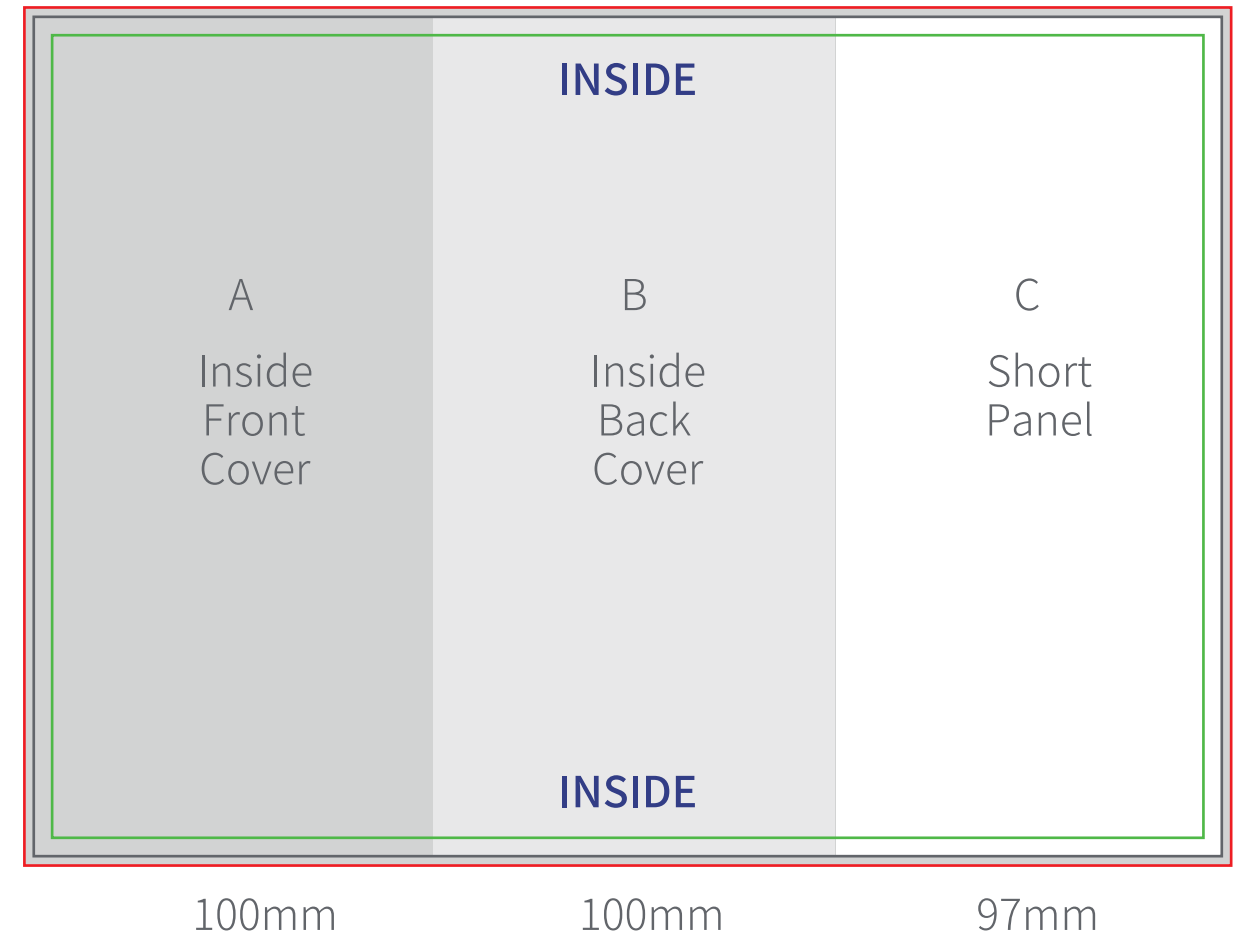

6pp DL Roll Fold Brochure

- Trim size 297mm W x 210mm H
- Bleed 301mm W x 214mm H
- Safe Print Area 291mm W x 204mm H