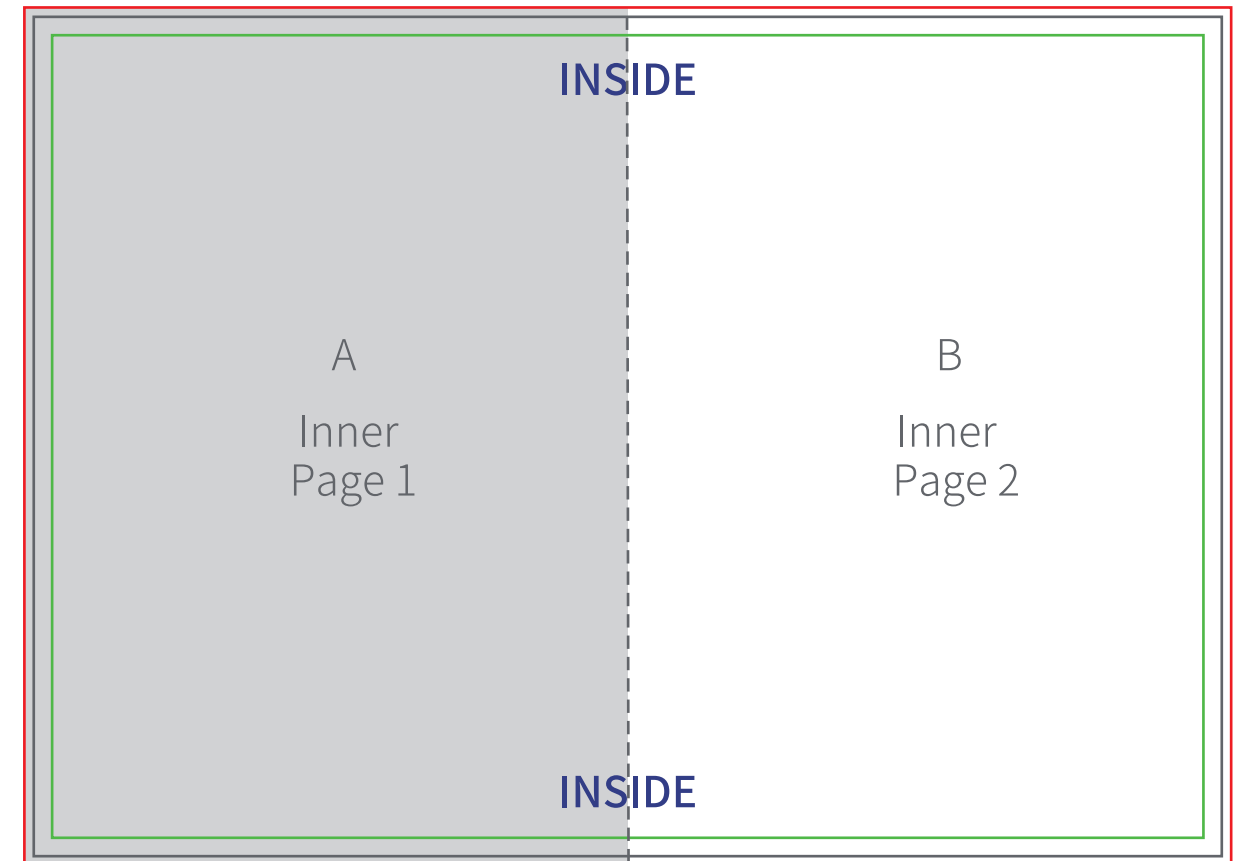

4pp A4 Folded Brochure

- Trim size 297mm W x 420mm H
- Bleed 301mm W x 424mm H
- Safe Print Area 291mm W x 414mm H

4pp A5 Folded Brochure

4pp A5 Folded Brochure

Folded A4 to A5, Folded Size: 148.5 x 210 mm