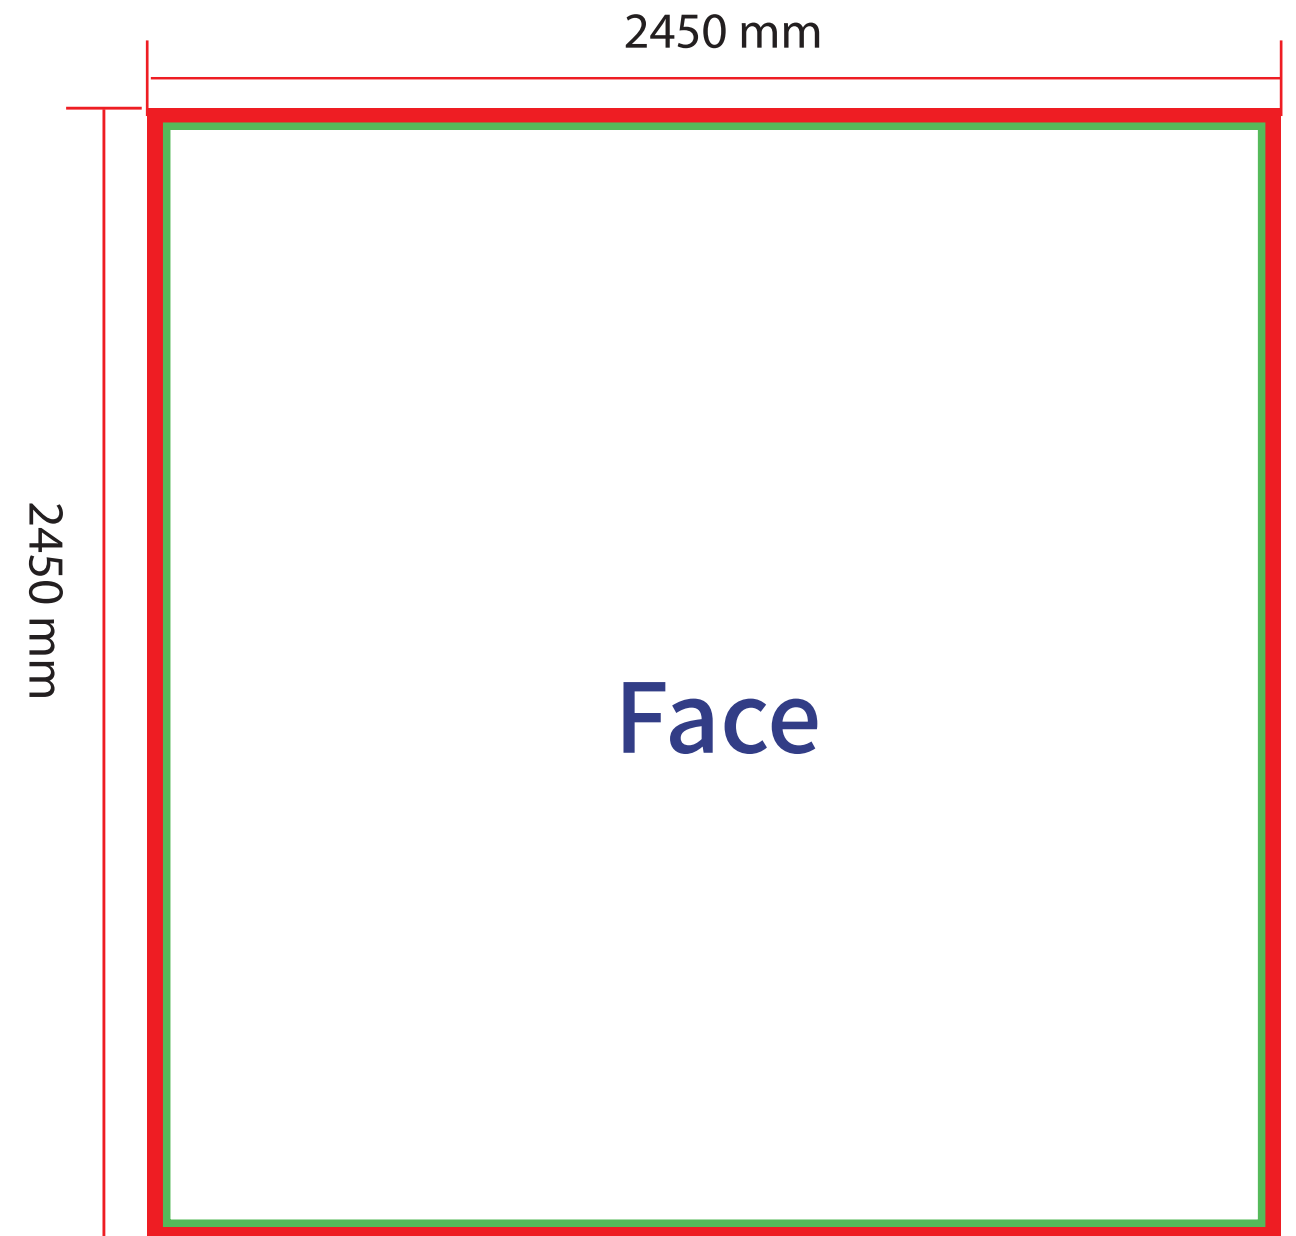

Adjustable Media Wall

2450x2450mm

Artwork Specifications

- All files to be supplied as PDF file
- All files to be set up as four-colour CMYK not RGB colour mode
- All fonts must be outlined/converted to paths
- All images and elements to be embed without trim, crop and registration marks
- All images within the files must be at least 150dpi or better print resolution
- Please specify correct proportions if artwork size is not a 100% full size
- All bleeding requirements according to templates

Sending Your Artwork

- Email to artwork@acesign.com.au for size less than 20MB
- Please using (Wetransfer, Google Drive or other free services) to upload your files for larger sizes and sent us the download link.
- **Please specify your invoice number when sending your files**

- 50mm Velcro
- Finished Area
- Safe Artwork Area