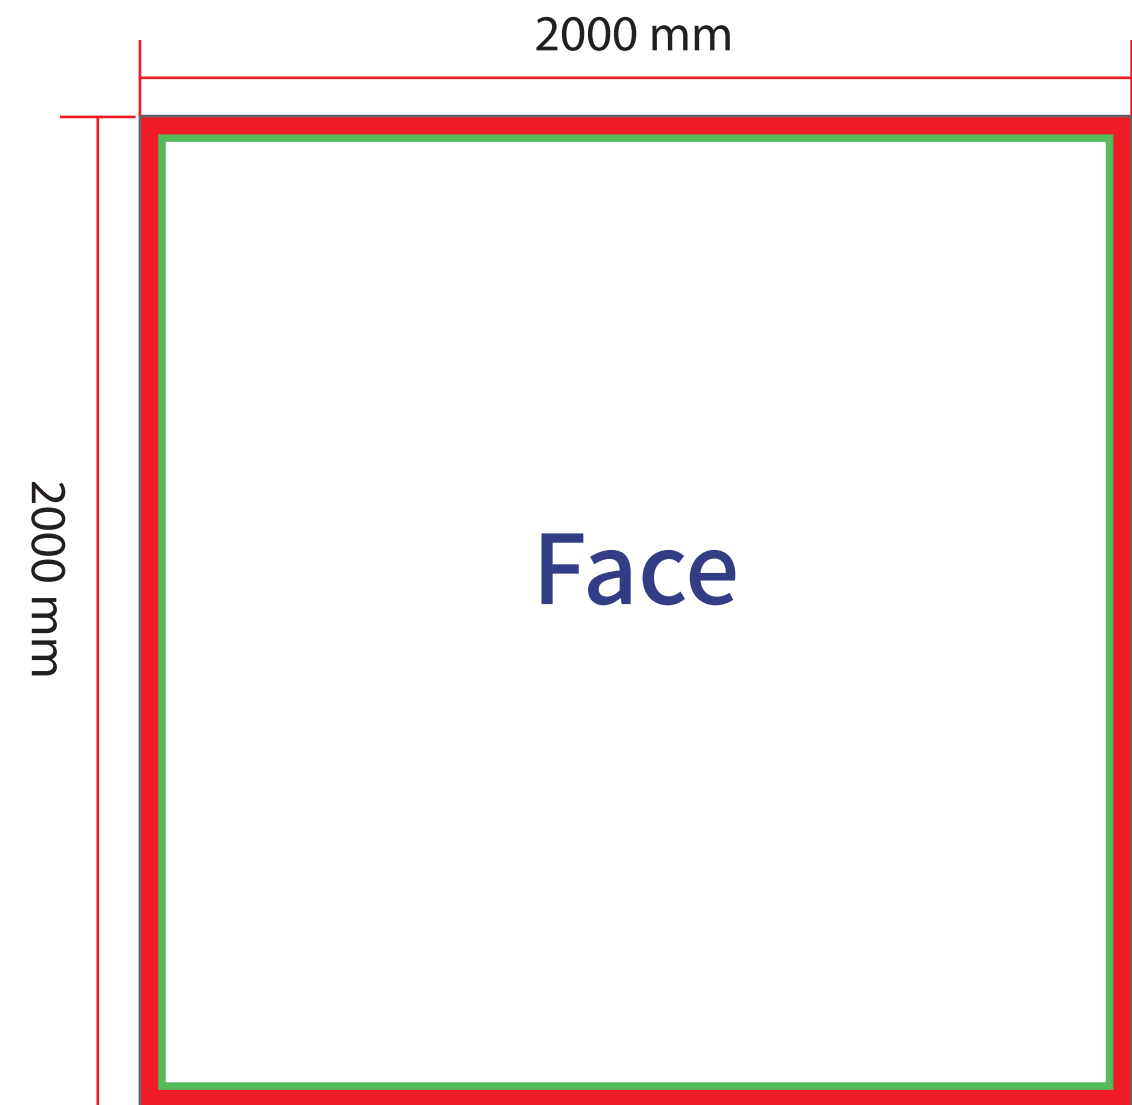

Adjustable Media Wall

1500x2000mm
2000x2000mm
2450x2450mm
3000x2350mm

Artwork Specifications

- * All files to be supplied as PDF file
- * All files to be set up as four-colour CMYK not RGB colour mode
- * All fonts must be outlined/converted to paths
- * All images and elements to be embed without trim, crop and registration marks
- * All images within the files must be at least 150dpi or better print resolution
- * Please specify correct proportions if artwork size is not a 100% full size
- * All bleeding requirements according to templates

-  50mm Velcro
-  Finished Area
-  Safe Artwork Area

Adjustable Media Wall

2000x2000mm

Artwork Specifications

- * All files to be supplied as PDF file
- * All files to be set up as four-colour CMYK not RGB colour mode
- * All fonts must be outlined/converted to paths
- * All images and elements to be embed without trim, crop and registration marks
- * All images within the files must be at least 150dpi or better print resolution
- * Please specify correct proportions if artwork size is not a 100% full size
- * All bleeding requirements according to templates

-  50mm Velcro
-  Finished Area
-  Safe Artwork Area

Adjustable Media Wall

2450x2450mm

Artwork Specifications

- * All files to be supplied as PDF file
- * All files to be set up as four-colour CMYK not RGB colour mode
- * All fonts must be outlined/converted to paths
- * All images and elements to be embed without trim, crop and registration marks
- * All images within the files must be at least 150dpi or better print resolution
- * Please specify correct proportions if artwork size is not a 100% full size
- * All bleeding requirements according to templates