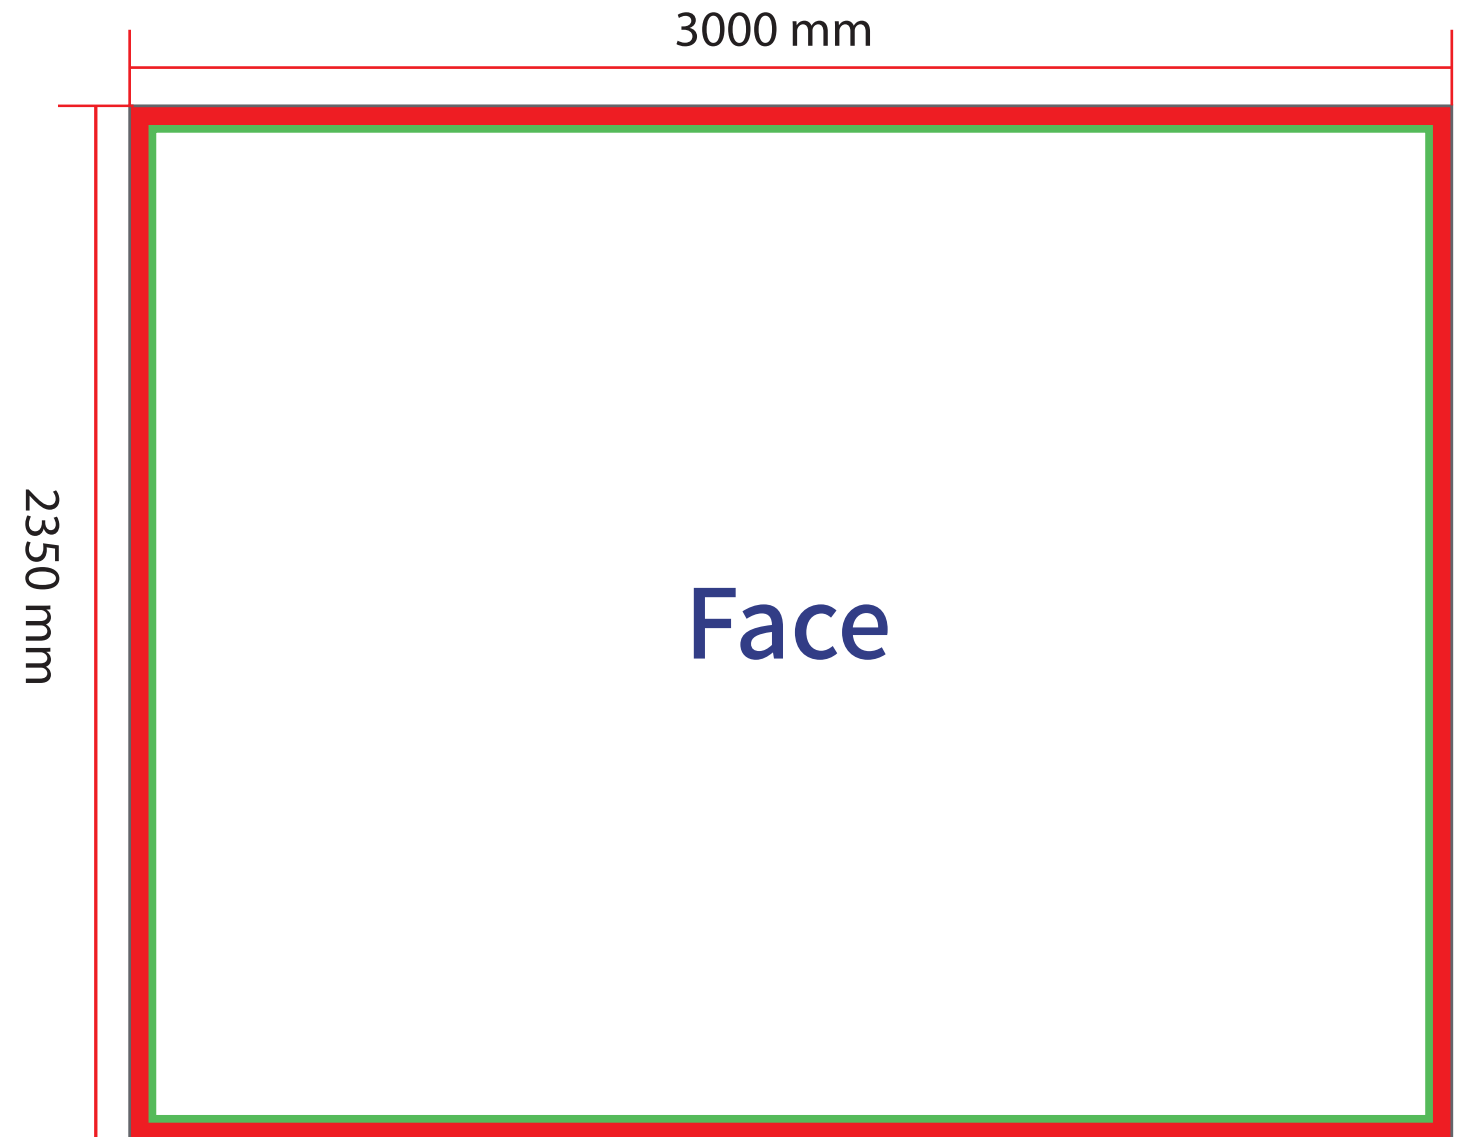

Adjustable Media Wall

3000x2350mm

Artwork Specifications

- All files to be supplied as PDF file
- All files to be set up as four-colour CMYK not RGB colour mode
- All fonts must be outlined/converted to paths
- All images and elements to be embed without trim, crop and registration marks
- All images within the files must be at least 150dpi or better print resolution
- Please specify correct proportions if artwork size is not a 100% full size
- All bleeding requirements according to templates

Sending Your Artwork

- Email to artwork@acesign.com.au for size less than 20MB
- Please using (Wetransfer, Google Drive or other free services) to upload your files for larger sizes and sent us the download link.
- **Please specify your invoice number when sending your files**

- 50mm Velcro
- Finished Area
- Safe Artwork Area