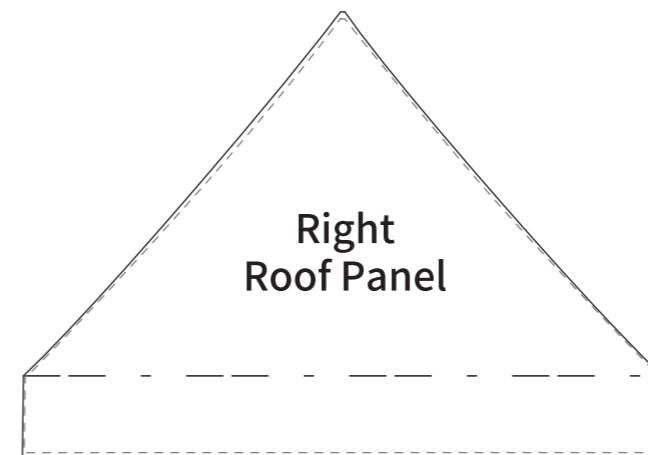

Sending Your Artwork

- Email to artwork@acesign.com.au for size less than 20MB
- Please using (Wetransfer, Google Drive or other free services) to upload your files for larger sizes and sent us the download link.
- **Please specify your invoice number when sending your files**