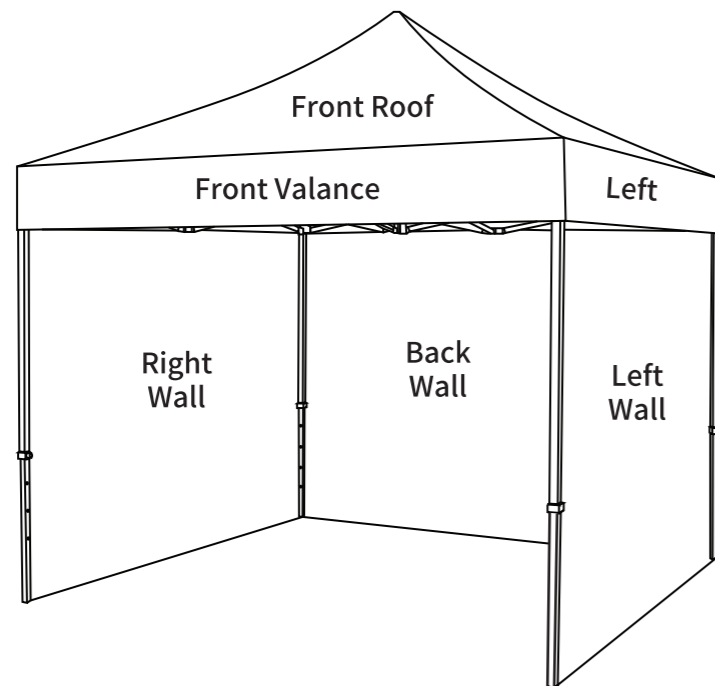

3x3m Marquee Event Tent Gazebos S1

Gazebos S1

Artwork Specifications

- * All files to be supplied as PDF file
- * All files to be set up as four-colour CMYK not RGB colour mode
- * All fonts must be outlined/converted to paths
- * All images and elements to be embed without trim, crop and registration marks
- * All images within the files must be at least 150dpi or better print resolution
- * Please specify correct proportions if artwork size is not a 100% full size
- * All bleeding requirements according to templates

3x3m Marquee Event Tent Gazebos S2

Gazebos S2 Extra Full Back Wall compare to Gazebos S1

3x3m Marquee Event Tent Gazebos S3

Gazebos S3 Extra Full Back Wall and Full Side Walls compare to Gazebos S1

3x3m Marquee Event Tent Gazebos S4

Gazebos S4 Extra Full Back Wall and Half Side Walls compare to Gazebos S1

3x3m Marquee Event Tent Gazebos S5

Gazebos S5 Extra Full Back Wall and 3 Half Walls compare to Gazebos S1