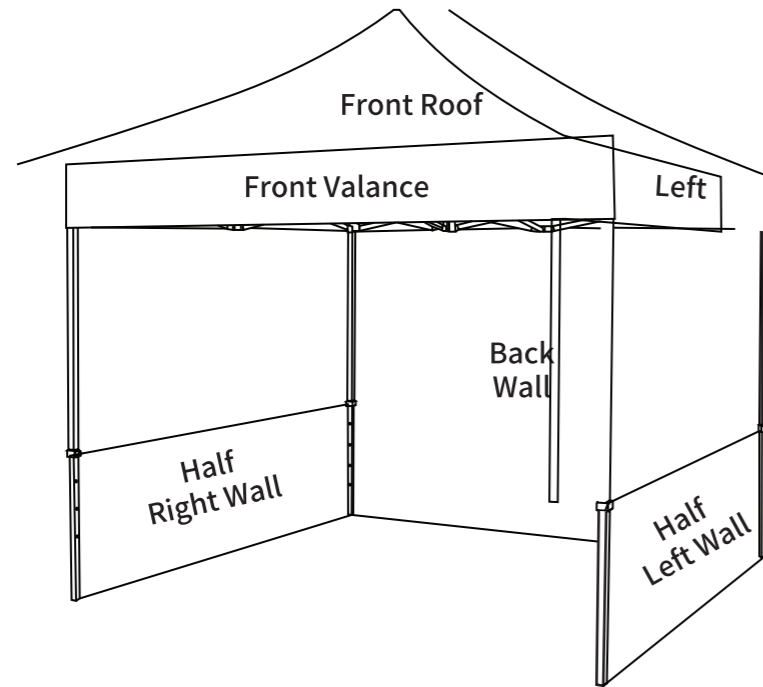

3x3m Marquee Event Tent Gazebos S1

Gazebos S1

Artwork Specifications

- * All files to be supplied as PDF file
- * All files to be set up as four-colour CMYK not RGB colour mode
- * All fonts must be outlined/converted to paths
- * All images and elements to be embed without trim, crop and registration marks
- * All images within the files must be at least 150dpi or better print resolution
- * Please specify correct proportions if artwork size is not a 100% full size
- * All bleeding requirements according to templates

3x3m Marquee Event Tent Gazebos S2

Gazebos S2 Extra Full Back Wall compare to Gazebos S1

3x3m Marquee Event Tent Gazebos S3

Gazebos S3 Extra Full Back Wall and Full Side Walls compare to Gazebos S1

3x3m Marquee Event Tent Gazebos S4

Gazebos S4 Extra Full Back Wall and Half Side Walls compare to Gazebos S1

3x3m Marquee Event Tent Gazebos S5

Gazebos S5 Extra Full Back Wall and 3 Half Walls compare to Gazebos S1