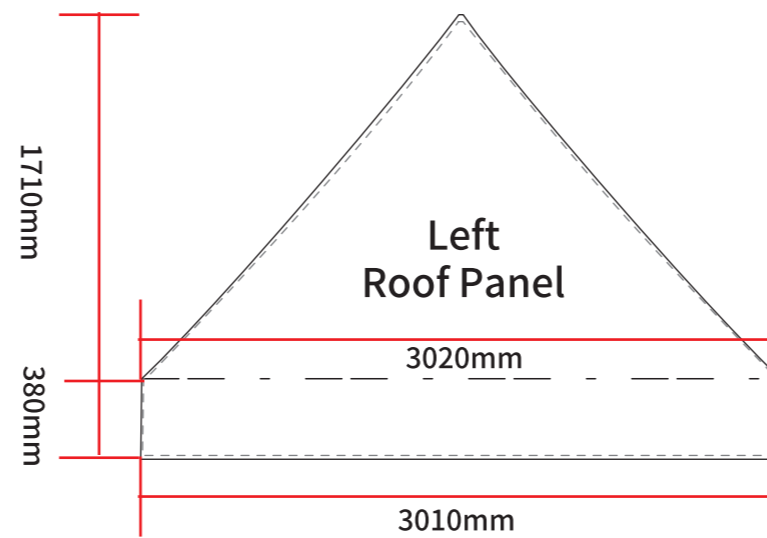

3x3m Marquee Event Tent Gazebos S2

Gazebos S2 Extra Full Back Wall compare to Gazebos S1