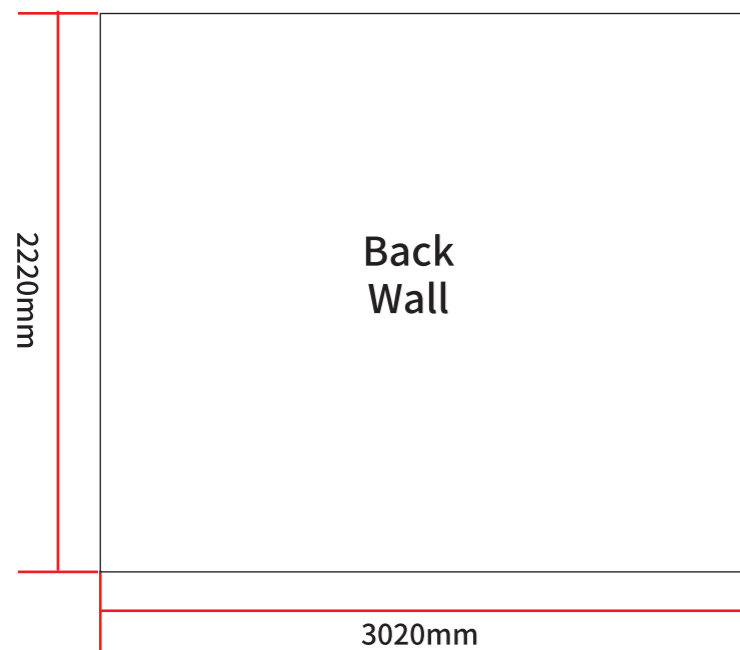

3x3m Marquee Event Tent Gazebos S1

Gazebos S1

Artwork Specifications

- * All files to be supplied as PDF file
- * All files to be set up as four-colour CMYK not RGB colour mode
- * All fonts must be outlined/converted to paths
- * All images and elements to be embed without trim, crop and registration marks
- * All images within the files must be at least 150dpi or better print resolution
- * Please specify correct proportions if artwork size is not a 100% full size
- * All bleeding requirements according to templates

3x3m Marquee Event Tent Gazebos S2

Gazebos S2 Extra Full Back Wall compare to Gazebos S1

3x3m Marquee Event Tent Gazebos S3

Gazebos S3 Extra Full Back Wall and Full Side Walls compare to Gazebos S1

3x3m Marquee Event Tent Gazebos S4