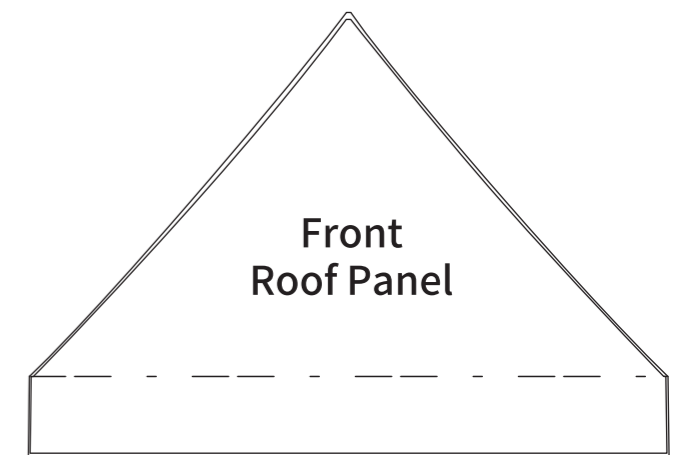

3x3m Marquee Event Tent Gazebos S1

Gazebos S1

Artwork Specifications

- * All files to be supplied as PDF file
- * All files to be set up as four-colour CMYK not RGB colour mode
- * All fonts must be outlined/converted to paths
- * All images and elements to be embed without trim, crop and registration marks
- * All images within the files must be at least 150dpi or better print resolution
- * Please specify correct proportions if artwork size is not a 100% full size
- * All bleeding requirements according to templates

3x3m Marquee Event Tent Gazebos S2

Gazebos S2 Extra Full Back Wall compare to Gazebos S1

3x3m Marquee Event Tent Gazebos S3

Gazebos S3 Extra Full Back Wall and Full Side Walls compare to Gazebos S1

3x3m Marquee Event Tent Gazebos S4