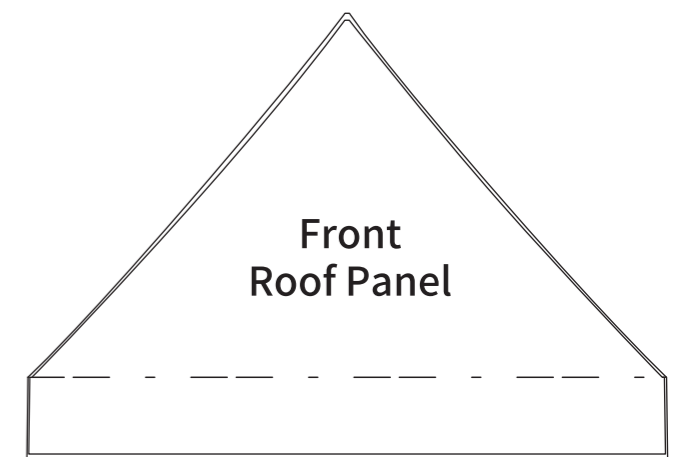

3x3m Marquee Event Tent Gazebos S1

Gazebos S1

Artwork Specifications

- * All files to be supplied as PDF file
- * All files to be set up as four-colour CMYK not RGB colour mode
- * All fonts must be outlined/converted to paths
- * All images and elements to be embed without trim, crop and registration marks
- * All images within the files must be at least 150dpi or better print resolution
- * Please specify correct proportions if artwork size is not a 100% full size
- * All bleeding requirements according to templates

3x3m Marquee Event Tent Gazebos S2

Gazebos S2 Extra Full Back Wall compare to Gazebos S1

3x3m Marquee Event Tent Gazebos S3

Gazebos S3 Extra Full Back Wall and Full Side Walls compare to Gazebos S1

3x3m Marquee Event Tent Gazebos S4

Gazebos S4 Extra Full Back Wall and Half Side Walls compare to Gazebos S1

3x3m Marquee Event Tent Gazebos S5

Gazebos S5 Extra Full Back Wall and 3 Half Walls compare to Gazebos S1