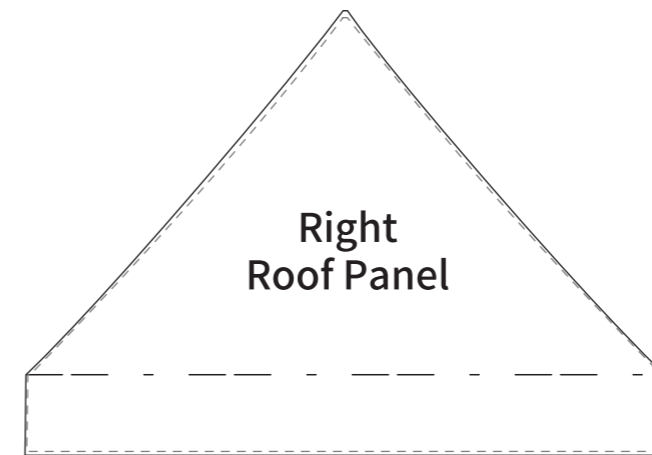

3x3m Marquee Event Tent Gazebos S2

Gazebos S2 Extra Full Back Wall compare to Gazebos S1

3x3m Marquee Event Tent Gazebos S3

Gazebos S3 Extra Full Back Wall and Full Side Walls compare to Gazebos S1

3x3m Marquee Event Tent Gazebos S4

Gazebos S4 Extra Full Back Wall and Half Side Walls compare to Gazebos S1

3x3m Marquee Event Tent Gazebos S5

Gazebos S5 Extra Full Back Wall and 3 Half Walls compare to Gazebos S1