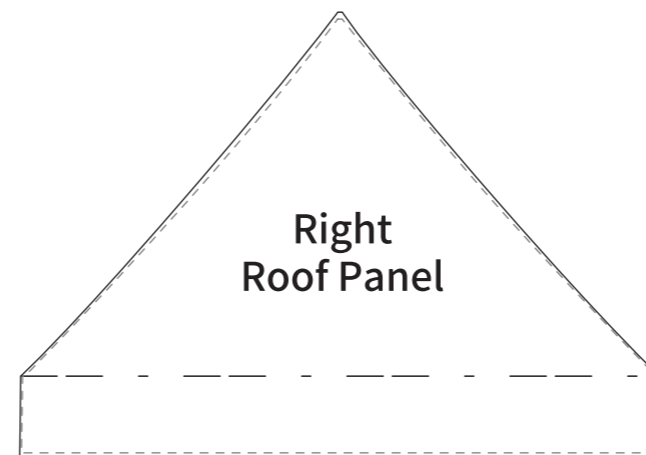

3x3m Marquee Event Tent Gazebos S2

Gazebos S2 Extra Full Back Wall compare to Gazebos S1