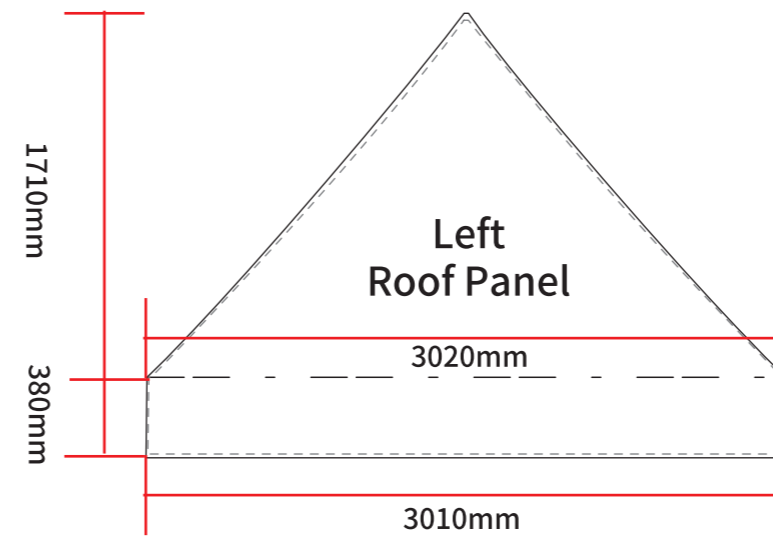

3x3m Marquee Event Tent Gazebos S2

Gazebos S2 Extra Full Back Wall compare to Gazebos S1

3x3m Marquee Event Tent Gazebos S3

Gazebos S3 Extra Full Back Wall and Full Side Walls compare to Gazebos S1

3x3m Marquee Event Tent Gazebos S4

Gazebos S4 Extra Full Back Wall and Half Side Walls compare to Gazebos S1

3x3m Marquee Event Tent Gazebos S5

Gazebos S5 Extra Full Back Wall and 3 Half Walls compare to Gazebos S1