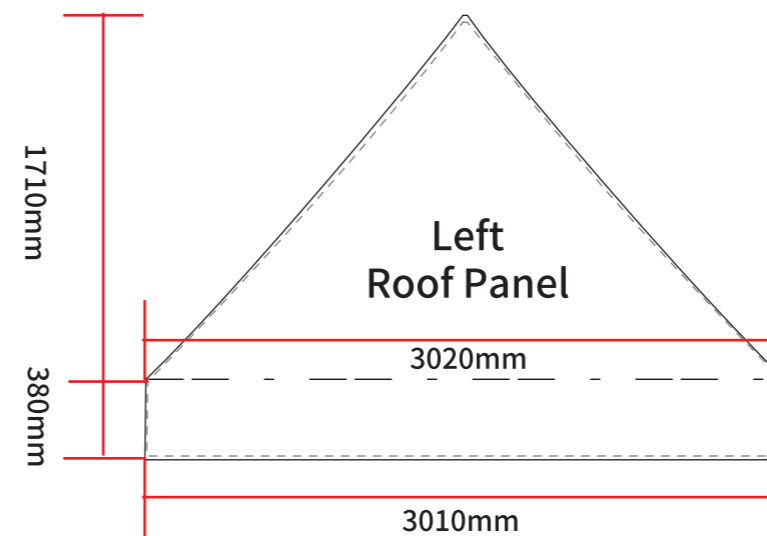

3x3m Marquee Event Tent Gazebos S1

Gazebos S1

Artwork Specifications

- * All files to be supplied as PDF file
- * All files to be set up as four-colour CMYK not RGB colour mode
- * All fonts must be outlined/converted to paths
- * All images and elements to be embed without trim, crop and registration marks
- * All images within the files must be at least 150dpi or better print resolution
- * Please specify correct proportions if artwork size is not a 100% full size
- * All bleeding requirements according to templates

3x3m Marquee Event Tent Gazebos S2

Gazebos S2 Extra Full Back Wall compare to Gazebos S1

3x3m Marquee Event Tent Gazebos S3

Gazebos S3 Extra Full Back Wall and Full Side Walls compare to Gazebos S1

3x3m Marquee Event Tent Gazebos S4