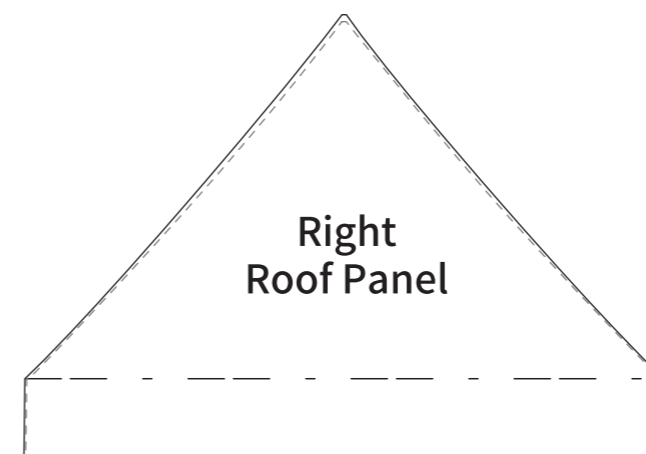

3x3m Marquee Event Tent Gazebos S1

Gazebos S1

Artwork Specifications

- * All files to be supplied as PDF file
- * All files to be set up as four-colour CMYK not RGB colour mode
- * All fonts must be outlined/converted to paths
- * All images and elements to be embed without trim, crop and registration marks
- * All images within the files must be at least 150dpi or better print resolution
- * Please specify correct proportions if artwork size is not a 100% full size
- * All bleeding requirements according to templates

3x3m Marquee Event Tent Gazebos S2

Gazebos S2 Extra Full Back Wall compare to Gazebos S1

3x3m Marquee Event Tent Gazebos S3

Gazebos S3 Extra Full Back Wall and Full Side Walls compare to Gazebos S1

3x3m Marquee Event Tent Gazebos S4