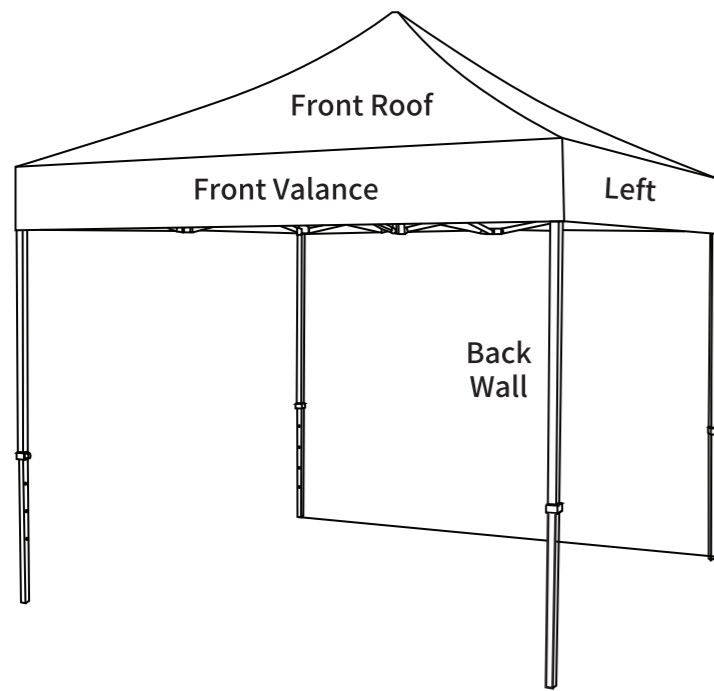

3x3m Marquee Event Tent Gazebos S1

Gazebos S1

Artwork Specifications

- * All files to be supplied as PDF file
- * All files to be set up as four-colour CMYK not RGB colour mode
- * All fonts must be outlined/converted to paths
- * All images and elements to be embed without trim, crop and registration marks
- * All images within the files must be at least 150dpi or better print resolution
- * Please specify correct proportions if artwork size is not a 100% full size
- * All bleeding requirements according to templates

3x3m Marquee Event Tent Gazebos S2

Gazebos S2 Extra Full Back Wall compare to Gazebos S1

3x3m Marquee Event Tent Gazebos S3

Gazebos S3 Extra Full Back Wall and Full Side Walls compare to Gazebos S1

3x3m Marquee Event Tent Gazebos S4

Gazebos S4 Extra Full Back Wall and Half Side Walls compare to Gazebos S1

3x3m Marquee Event Tent Gazebos S5

Gazebos S5 Extra Full Back Wall and 3 Half Walls compare to Gazebos S1