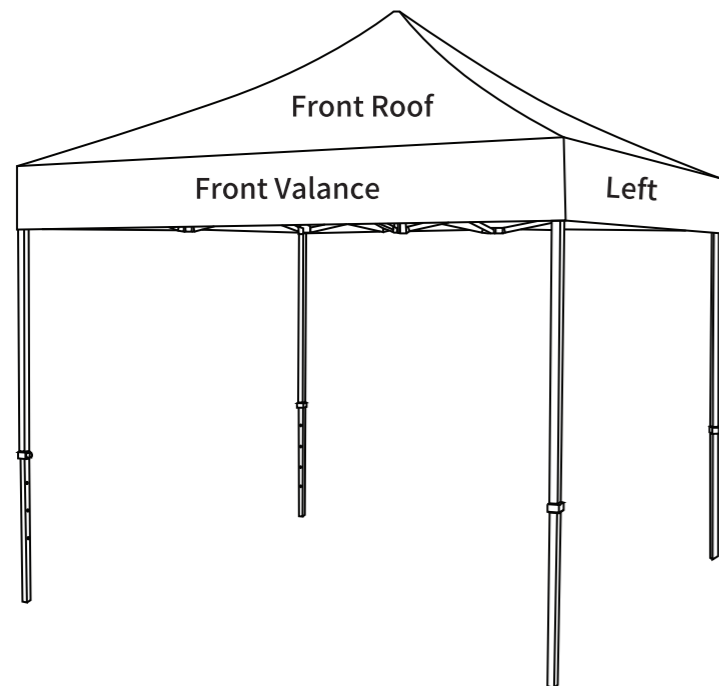

3x3m Marquee Event Tent Gazebos S1

Gazebos S1

Artwork Specifications

- * All files to be supplied as PDF file
- * All files to be set up as four-colour CMYK not RGB colour mode
- * All fonts must be outlined/converted to paths
- * All images and elements to be embed without trim, crop and registration marks
- * All images within the files must be at least 150dpi or better print resolution
- * Please specify correct proportions if artwork size is not a 100% full size
- * All bleeding requirements according to templates

3x3m Marquee Event Tent Gazebos S2

Gazebos S2 Extra Full Back Wall compare to Gazebos S1

3x3m Marquee Event Tent Gazebos S3

Gazebos S3 Extra Full Back Wall and Full Side Walls compare to Gazebos S1

3x3m Marquee Event Tent Gazebos S4

Gazebos S4 Extra Full Back Wall and Half Side Walls compare to Gazebos S1

3x3m Marquee Event Tent Gazebos S5

Gazebos S5 Extra Full Back Wall and 3 Half Walls compare to Gazebos S1