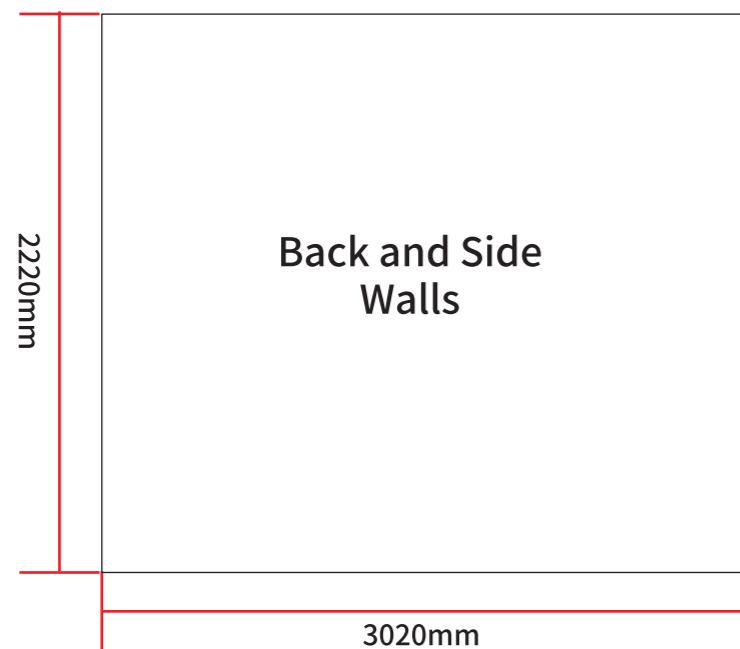

3x3m Marquee Event Tent Gazebos S1

Gazebos S1

Artwork Specifications

- * All files to be supplied as PDF file
- * All files to be set up as four-colour CMYK not RGB colour mode
- * All fonts must be outlined/converted to paths
- * All images and elements to be embed without trim, crop and registration marks
- * All images within the files must be at least 150dpi or better print resolution
- * Please specify correct proportions if artwork size is not a 100% full size
- * All bleeding requirements according to templates

3x3m Marquee Event Tent Gazebos S2

Gazebos S2 Extra Full Back Wall compare to Gazebos S1

3x3m Marquee Event Tent Gazebos S3

Gazebos S3 Extra Full Back Wall and Full Side Walls compare to Gazebos S1

3x3m Marquee Event Tent Gazebos S4

Gazebos S4 Extra Full Back Wall and Half Side Walls compare to Gazebos S1

3x3m Marquee Event Tent Gazebos S5

Gazebos S5 Extra Full Back Wall and 3 Half Walls compare to Gazebos S1