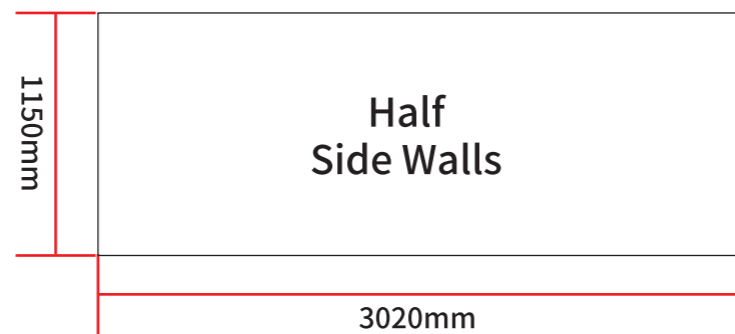

3x3m Marquee Event Tent Gazebos S1

Gazebos S1

Artwork Specifications

- * All files to be supplied as PDF file
- * All files to be set up as four-colour CMYK not RGB colour mode
- * All fonts must be outlined/converted to paths
- * All images and elements to be embed without trim, crop and registration marks
- * All images within the files must be at least 150dpi or better print resolution
- * Please specify correct proportions if artwork size is not a 100% full size
- * All bleeding requirements according to templates

3x3m Marquee Event Tent Gazebos S2

Gazebos S2 Extra Full Back Wall compare to Gazebos S1

3x3m Marquee Event Tent Gazebos S3

Gazebos S3 Extra Full Back Wall and Full Side Walls compare to Gazebos S1

3x3m Marquee Event Tent Gazebos S4

Gazebos S4 Extra Full Back Wall and Half Side Walls compare to Gazebos S1

3x3m Marquee Event Tent Gazebos S5

Gazebos S5 Extra Full Back Wall and 3 Half Walls compare to Gazebos S1