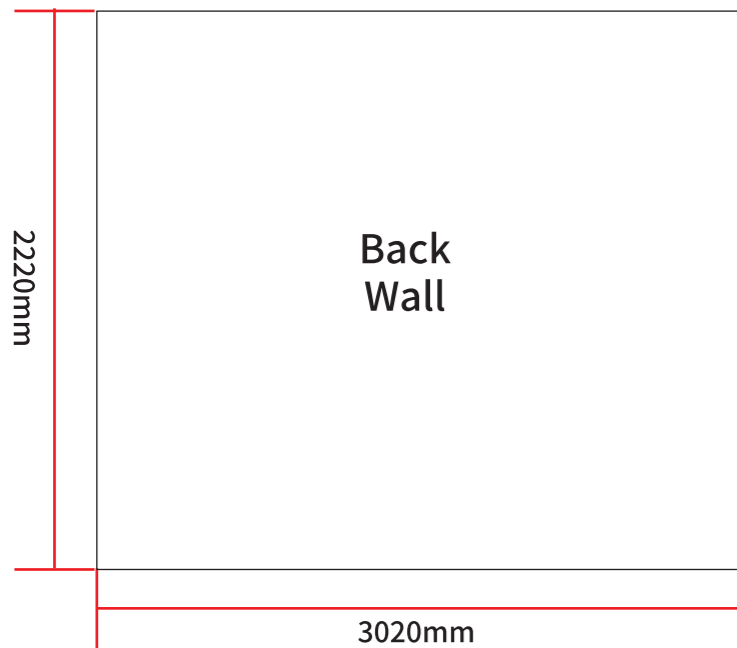

3x3m Marquee Event Tent Gazebos S1

Gazebos S1

Artwork Specifications

- * All files to be supplied as PDF file
- * All files to be set up as four-colour CMYK not RGB colour mode
- * All fonts must be outlined/converted to paths
- * All images and elements to be embed without trim, crop and registration marks
- * All images within the files must be at least 150dpi or better print resolution
- * Please specify correct proportions if artwork size is not a 100% full size
- * All bleeding requirements according to templates

3x3m Marquee Event Tent Gazebos S2

Gazebos S2 Extra Full Back Wall compare to Gazebos S1

3x3m Marquee Event Tent Gazebos S3

Gazebos S3 Extra Full Back Wall and Full Side Walls compare to Gazebos S1

3x3m Marquee Event Tent Gazebos S4

Gazebos S4 Extra Full Back Wall and Half Side Walls compare to Gazebos S1

3x3m Marquee Event Tent Gazebos S5

Gazebos S5 Extra Full Back Wall and 3 Half Walls compare to Gazebos S1