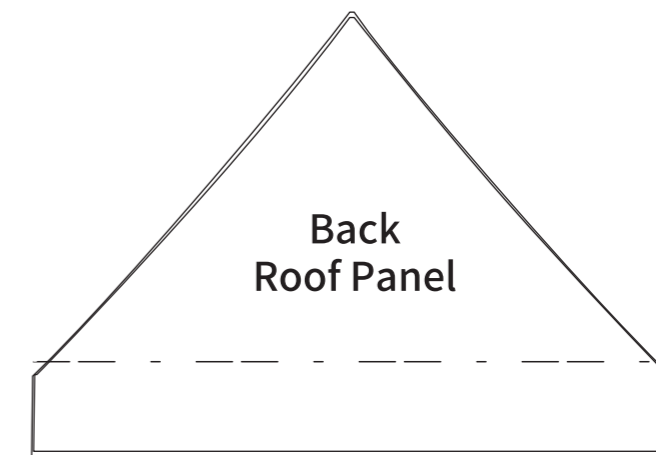

3x3m Marquee Event Tent Gazebos S1

Gazebos S1

Artwork Specifications

- * All files to be supplied as PDF file
- * All files to be set up as four-colour CMYK not RGB colour mode
- * All fonts must be outlined/converted to paths
- * All images and elements to be embed without trim, crop and registration marks
- * All images within the files must be at least 150dpi or better print resolution
- * Please specify correct proportions if artwork size is not a 100% full size
- * All bleeding requirements according to templates

3x3m Marquee Event Tent Gazebos S2

Gazebos S2 Extra Full Back Wall compare to Gazebos S1

3x3m Marquee Event Tent Gazebos S3

Gazebos S3 Extra Full Back Wall and Full Side Walls compare to Gazebos S1

3x3m Marquee Event Tent Gazebos S4