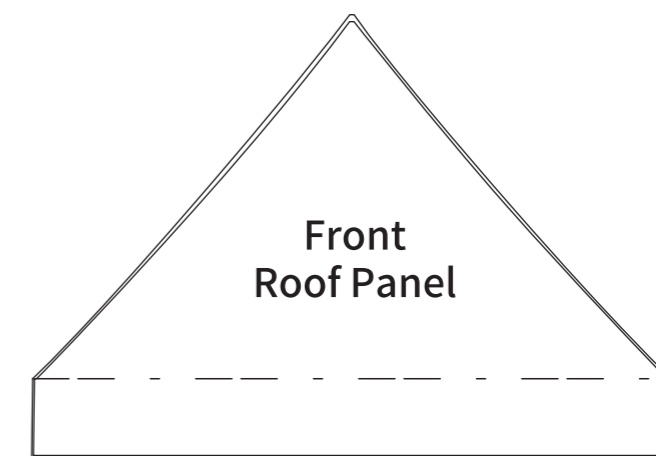

3x3m Marquee Event Tent Gazebos S1

Gazebos S1

Artwork Specifications

- * All files to be supplied as PDF file
- * All files to be set up as four-colour CMYK not RGB colour mode
- * All fonts must be outlined/converted to paths
- * All images and elements to be embed without trim, crop and registration marks
- * All images within the files must be at least 150dpi or better print resolution
- * Please specify correct proportions if artwork size is not a 100% full size
- * All bleeding requirements according to templates

3x3m Marquee Event Tent Gazebos S2

Gazebos S2 Extra Full Back Wall compare to Gazebos S1

3x3m Marquee Event Tent Gazebos S3

Gazebos S3 Extra Full Back Wall and Full Side Walls compare to Gazebos S1

3x3m Marquee Event Tent Gazebos S4