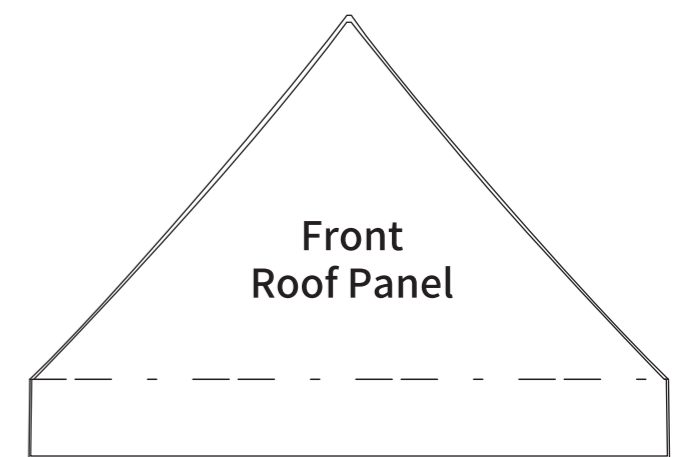

3x3m Marquee Event Tent Gazebos S1

Gazebos S1

Artwork Specifications

- * All files to be supplied as PDF file
- * All files to be set up as four-colour CMYK not RGB colour mode
- * All fonts must be outlined/converted to paths
- * All images and elements to be embed without trim, crop and registration marks
- * All images within the files must be at least 150dpi or better print resolution
- * Please specify correct proportions if artwork size is not a 100% full size
- * All bleeding requirements according to templates

3x3m Marquee Event Tent Gazebos S2

Gazebos S2 Extra Full Back Wall compare to Gazebos S1

3x3m Marquee Event Tent Gazebos S3

Gazebos S3 Extra Full Back Wall and Full Side Walls compare to Gazebos S1

3x3m Marquee Event Tent Gazebos S4