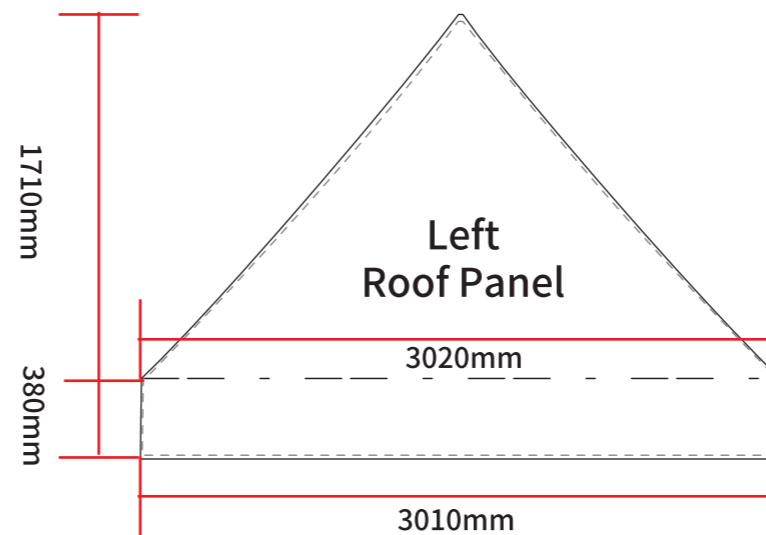

3x3m Marquee Event Tent Gazebos S1

Gazebos S1

Artwork Specifications

- * All files to be supplied as PDF file
- * All files to be set up as four-colour CMYK not RGB colour mode
- * All fonts must be outlined/converted to paths
- * All images and elements to be embed without trim, crop and registration marks
- * All images within the files must be at least 150dpi or better print resolution
- * Please specify correct proportions if artwork size is not a 100% full size
- * All bleeding requirements according to templates