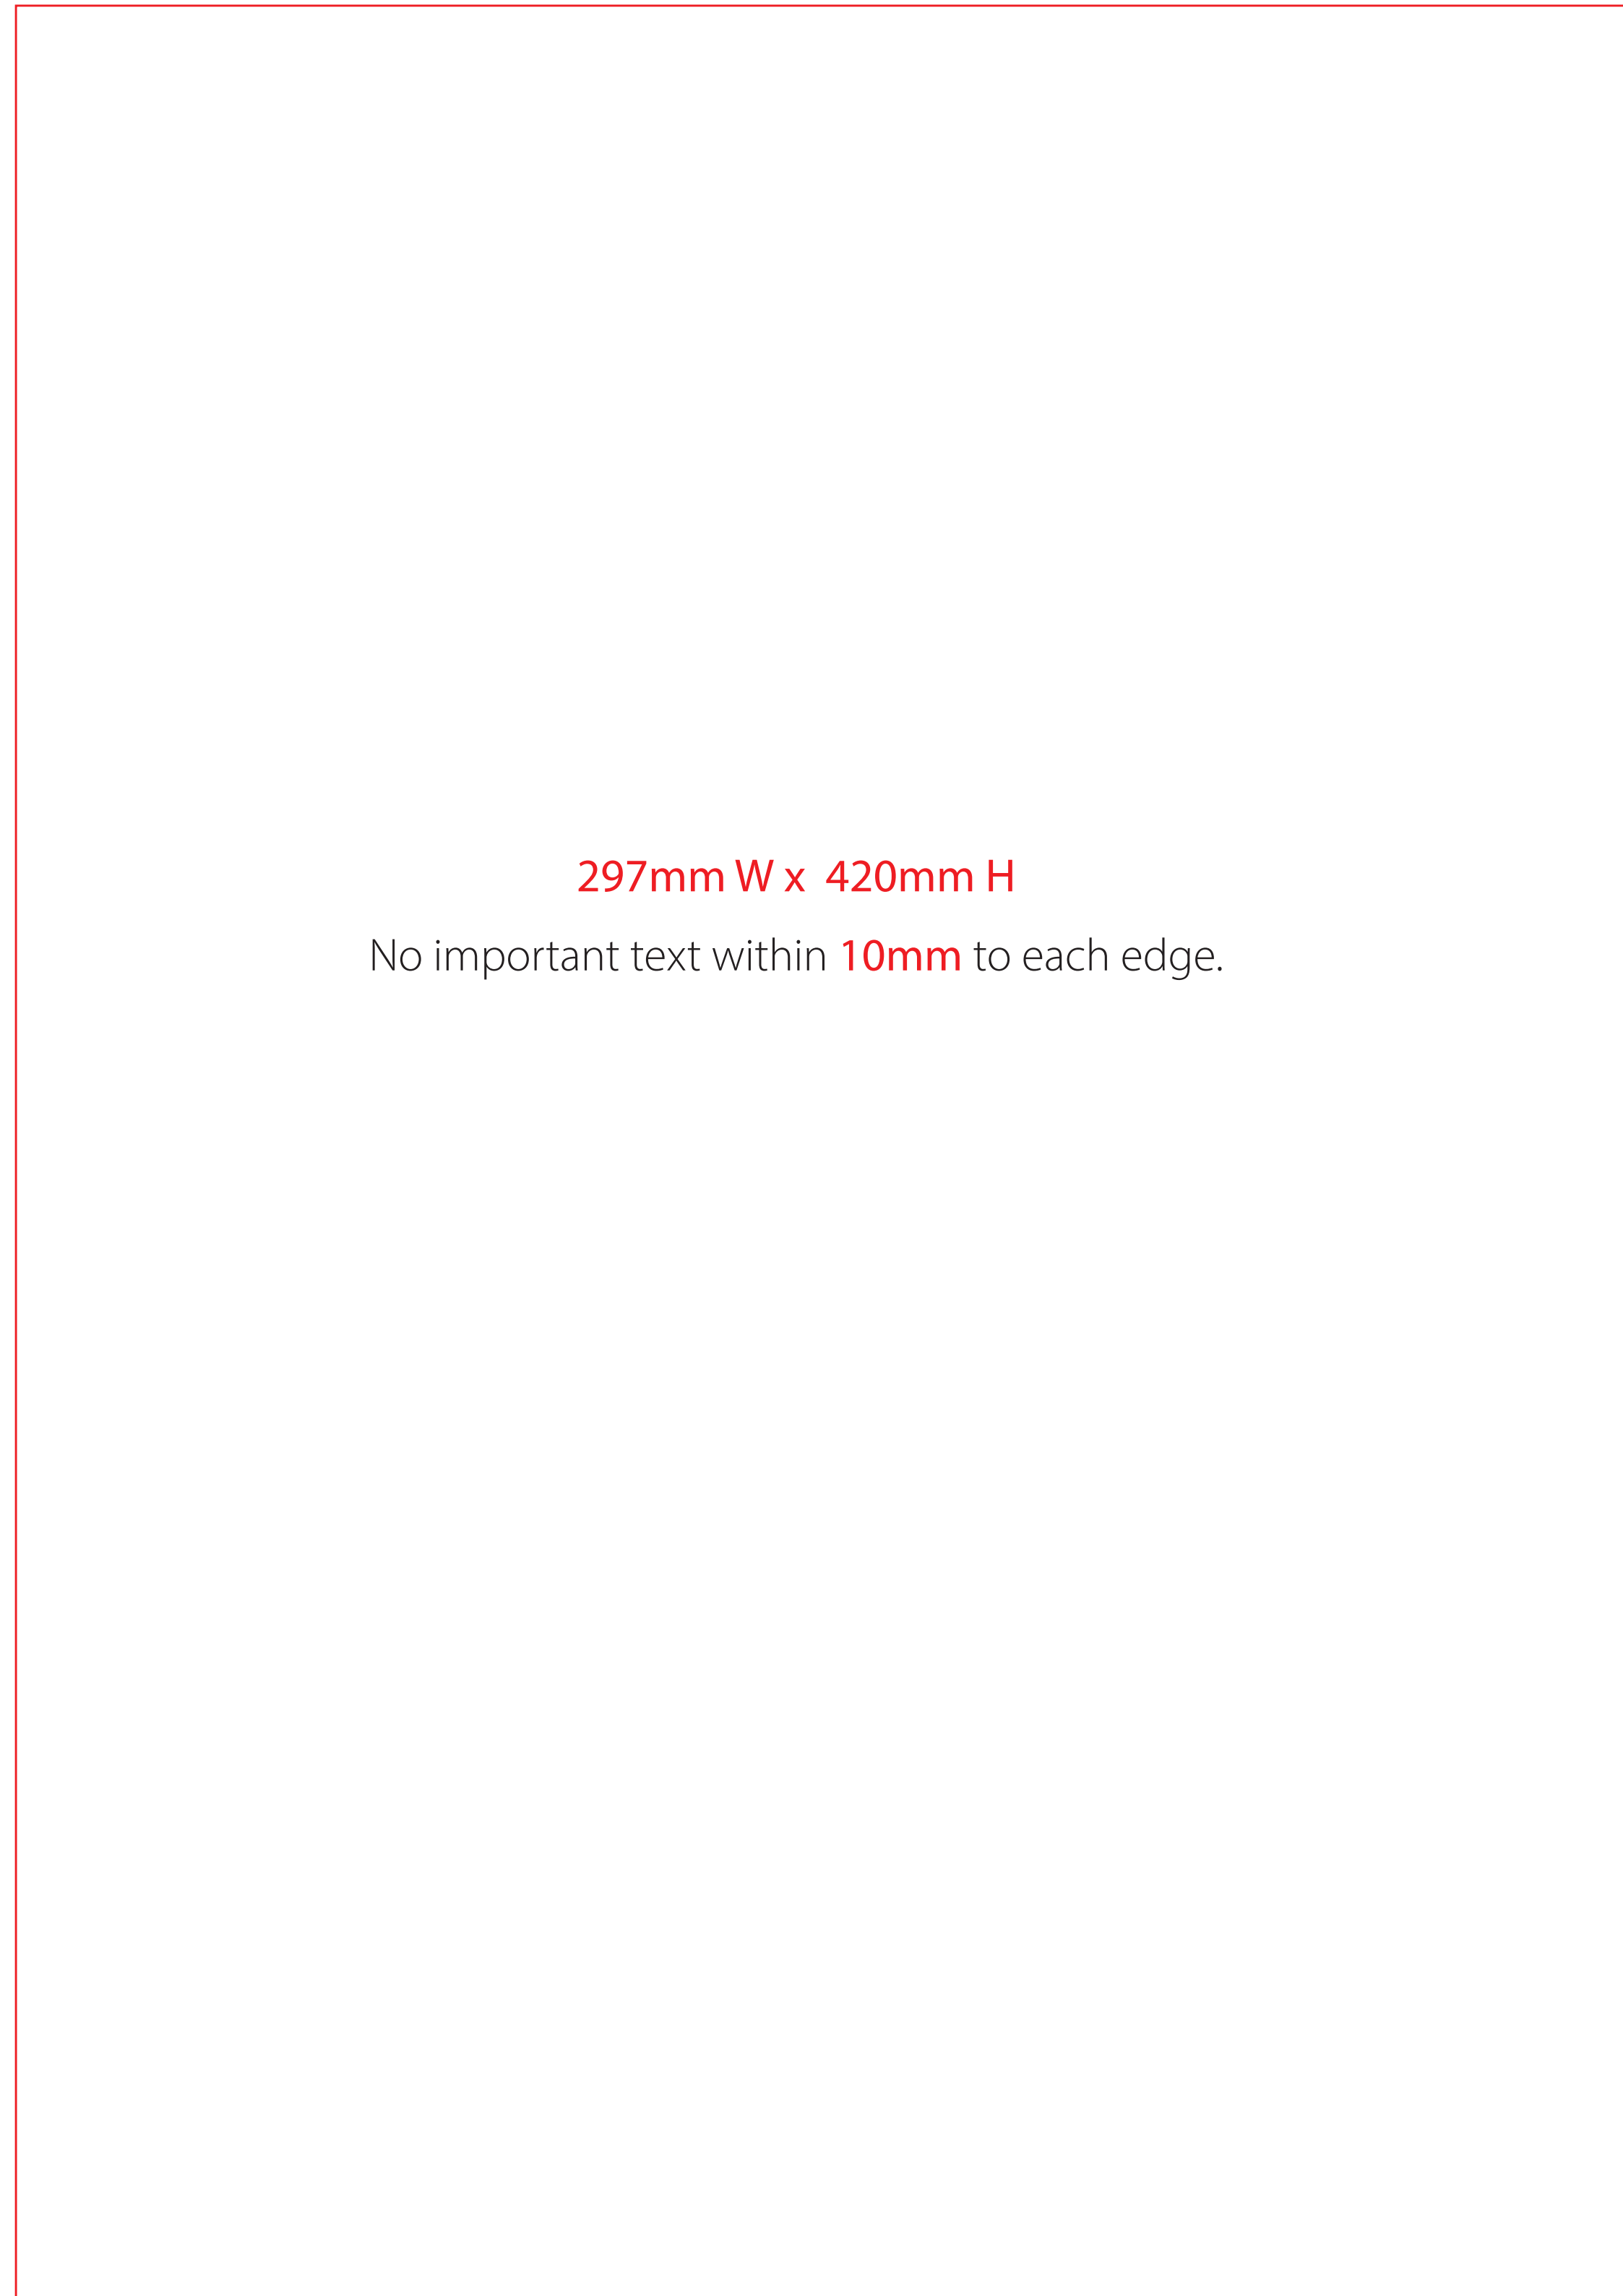

A3 Desktop A-Frame Double side

A3

Finish Size
 Bleeding

297mm W x 420mm H
50mm bleeding